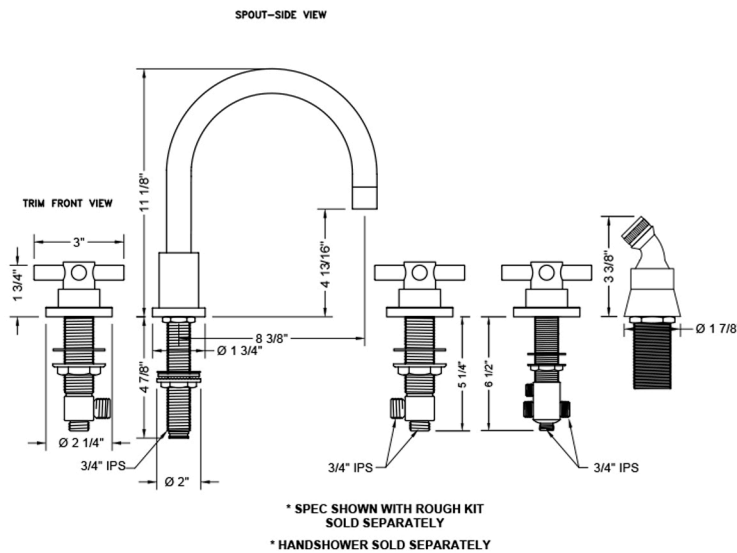

Contempo Roman Tub Set with Low Contempo Cross Handles and Angled Handshower Holder

Model #: 9980-T630-A-TRIM-

FEATURES:

- All brass roman deck mount tub set trim
- Any handshower can be used
- Quick connect/disconnect spout
- Swivel Spout includes full flow aerator
- Includes:
 - 3060-DS hose
 - 8029 angled handshower mount
 - 8019 deck mount sleeve
- Spout Hole Size Min-Max: 1 1/8" - 1 3/4"
- Valve Hole Size Min-Max: 1 1/4" - 1 3/8"
- Requires J-6912-DIV-RGH rough in kit

SPECIFICATION DRAWING:

AVAILABLE HANDLES: