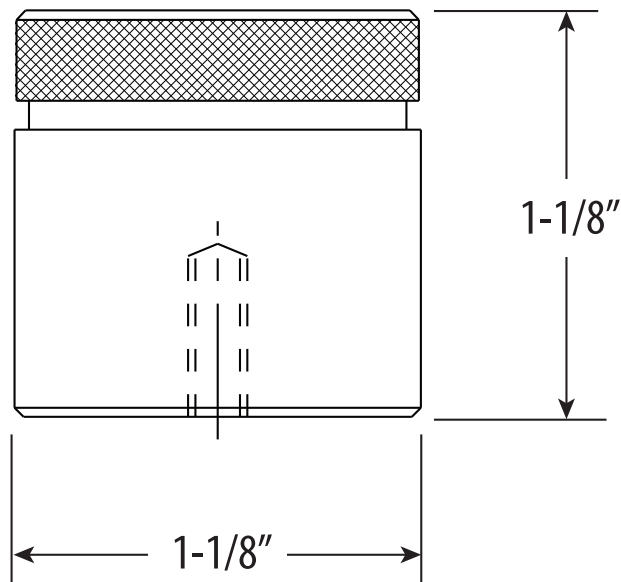

INDUSTRIAL LARGE CABINET KNOB

HIK-202

• FITS MATERIALS FROM 1/4" TO 1-1/2" THICK

DIMENSIONS MAY VARY AND ARE SUBJECT TO CHANGE. NO RESPONSIBILITY IS ASSUMED FOR USE OF SUPERCEDED OR VOIDED DATA