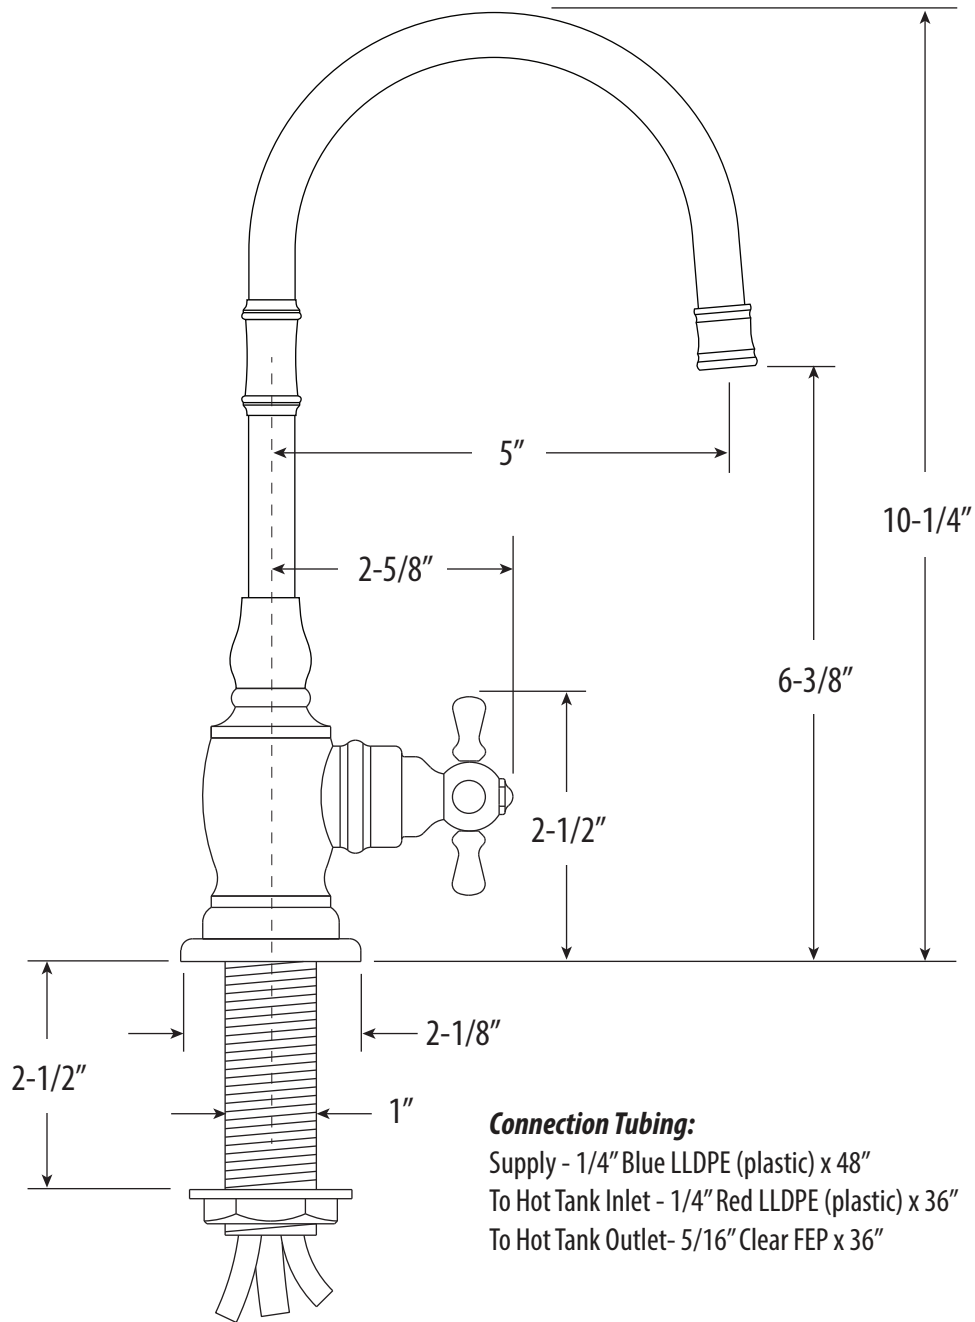

PEMBROKE HOT ONLY FILTRATION FAUCET / CROSS HANDLE

1252H

- MAX COUNTER THICKNESS 2-1/2"
- INSTALL HOLE SIZE ADAPTABLE UP TO 1-3/8"

DIMENSIONS MAY VARY AND ARE SUBJECT TO CHANGE. NO RESPONSIBILITY IS ASSUMED FOR USE OF SUPERCEDED OR VOIDED DATA