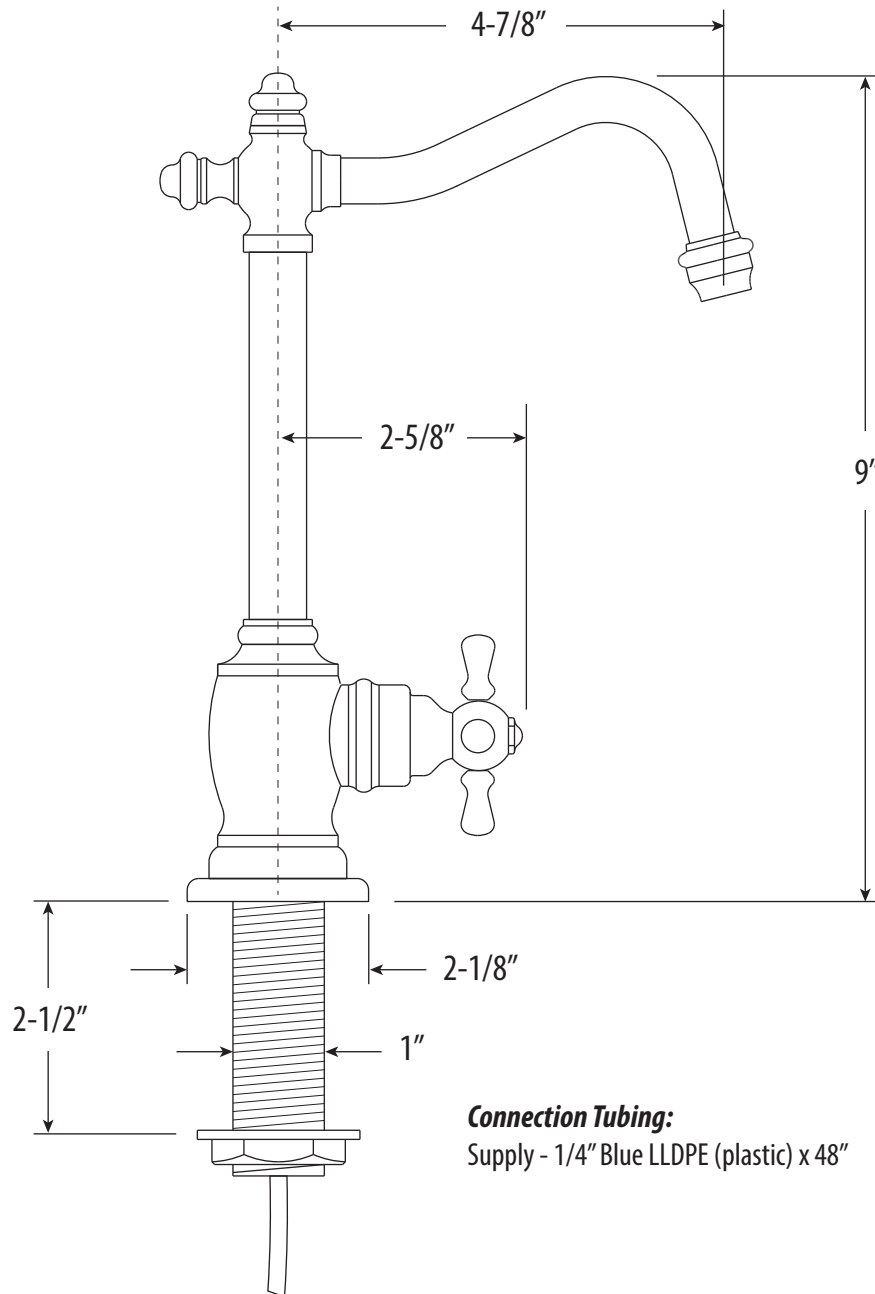

ANNAPOLIS COLD ONLY FILTRATION FAUCET / CROSS HANDLE

1150C

- MAX COUNTER THICKNESS 2-1/2"
- INSTALL HOLE SIZE ADAPTABLE UP TO 1-3/8"

DIMENSIONS MAY VARY AND ARE SUBJECT TO CHANGE. NO RESPONSIBILITY IS ASSUMED FOR USE OF SUPERCEDED OR VOIDED DATA