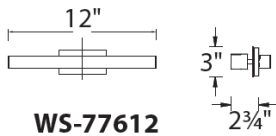

Fixture Type:

Catalog Number:

Project:

Location:

PRODUCT DESCRIPTION

A beautiful bar of pure led light radiates through the co-extruded acrylic diffuser for brighter illumination, and an adjustable back plate adds versatility to this design's many attributes. It's a clean modern sconce anywhere you mount it.

FEATURES

- Co-extruded clear and white acrylic provides substance, luminosity and optical efficacy
- Adjustable backplate
- Conversion plate for 4" J box included
- Vertical or horizontal mount
- Driver located in outlet box
- Universal driver (120V-220V-277V)
- ADA compliant

SPECIFICATIONS

- **Color Temp:** 2700K, 3000K, 3500K
- **CRI:** 90
- **Dimming:** 100% - 5% ELV
- **Rated Life:** 84,000 hrs
- **Construction:** Aluminum with acrylic diffuser
- **Finish:** Brushed Aluminum, Brushed Brass
- **Standards:** ETL & cETL listed, Damp listed, Energy Star 2.0

ORDER NUMBER

Model	Length	Wattage	Voltage	LED Lumens	Delivered Lumens	Finish
WS-77612-27	12"	10.5W	120V-277V	863	779	AL Brushed Aluminum
WS-77612-35	12"	10.5W		935	840	
WS-77618-27	18"	15.5W		1225	1015	
WS-77618-35	18"	15.5W		1330	1115	
WS-77624-27	24"	20.5W		1595	1330	
WS-77624-35	24"	20.5W		1720	1440	
WS-77636-27	36"	30W		2445	2095	
WS-77636-35	36"	30W	2561	2180	AL BR Brushed Aluminum Brushed Brass	
WS-77612-30	12"	10.5W	120V-277V	905		791
WS-77618-30	18"	15.5W		1225		1015
WS-77624-30	24"	20.5W		1720		1440
WS-77636-30	36"	30W		2445	2095	

Example: **WS-77636-30-BR**

dweLED.com
Phone (800) 526.2588
Fax (800) 526.2585

Headquarters/Eastern Distribution Center
44 Harbor Park Drive
Port Washington, NY 11050

Central Distribution Center
1600 Distribution Ct
Lithia Springs, GA 30122

Western Distribution Center
1750 Archibald Avenue
Ontario, CA 91760