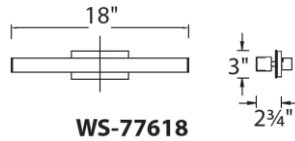

Fixture Type:

Catalog Number:

Project:

Location:

PRODUCT DESCRIPTION

A beautiful bar of pure led light radiates through the co-extruded acrylic diffuser for brighter illumination, and an adjustable back plate adds versatility to this design's many attributes. It's a clean modern sconce anywhere you mount it.

FEATURES

- Co-extruded clear and white acrylic provides substance, luminosity and optical efficacy
- Adjustable backplate
- Conversion plate for 4" J box included
- Vertical or horizontal mount
- Driver located in outlet box
- Universal driver (120V-220V-277V)
- ADA compliant

SPECIFICATIONS

- Color Temp:** 2700K, 3000K, 3500K
- CRI:** 90
- Dimming:** 100% - 5% ELV
- Rated Life:** 84,000 hrs
- Construction:** Aluminum with acrylic diffuser
- Finish:** Brushed Aluminum, Brushed Brass
- Standards:** ETL & cETL listed, Damp listed, Energy Star 2.0

ORDER NUMBER

Model	Length	Wattage	Voltage	LED Lumens	Delivered Lumens	Finish
WS-77612-27	12"	10.5W	120V-277V	863	779	AL Brushed Aluminum
WS-77612-35	12"	10.5W		935	840	
WS-77618-27	18"	15.5W		1225	1015	
WS-77618-35	18"	15.5W		1330	1115	
WS-77624-27	24"	20.5W		1595	1330	
WS-77624-35	24"	20.5W		1720	1440	
WS-77636-27	36"	30W		2445	2095	
WS-77636-35	36"	30W	2561	2180	AL BR Brushed Aluminum Brushed Brass	
WS-77612-30	12"	10.5W	120V-277V	905		791
WS-77618-30	18"	15.5W		1225		1015
WS-77624-30	24"	20.5W		1720		1440
WS-77636-30	36"	30W		2445	2095	