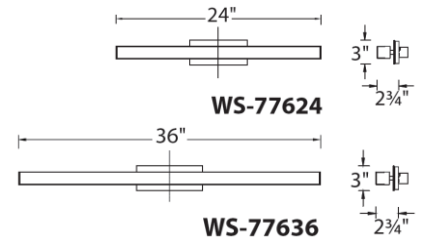

Fixture Type:

Catalog Number:

Project:

Location:

PRODUCT DESCRIPTION

A beautiful bar of pure led light radiates through the co-extruded acrylic diffuser for brighter illumination, and an adjustable back plate adds versatility to this design's many attributes. It's a clean modern sconce anywhere you mount it.

FEATURES

- Co-extruded clear and white acrylic provides substance, luminosity and optical efficacy
- Adjustable backplate
- Conversion plate for 4" J box included
- Vertical or horizontal mount
- Driver located in outlet box
- Universal driver (120V-220V-277V)
- ADA compliant

SPECIFICATIONS

- Color Temp:** 2700K, 3000K, 3500K
- CRI:** 90
- Dimming:** 100% - 5% ELV
- Rated Life:** 84,000 hrs
- Construction:** Aluminum with acrylic diffuser
- Finish:** Brushed Aluminum, Brushed Brass
- Standards:** ETL & cETL listed, Damp listed, Energy Star 2.0

ORDER NUMBER

Model	Length	Wattage	Voltage	LED Lumens	Delivered Lumens	Finish
WS-77612-27	12"	10.5W	120V-277V	863	779	AL Brushed Aluminum
WS-77612-35	12"	10.5W		935	840	
WS-77618-27	18"	15.5W		1225	1015	
WS-77618-35	18"	15.5W		1330	1115	
WS-77624-27	24"	20.5W		1595	1330	
WS-77624-35	24"	20.5W		1720	1440	
WS-77636-27	36"	30W		2445	2095	
WS-77636-35	36"	30W	2561	2180	AL BR Brushed Aluminum Brushed Brass	
WS-77612-30	12"	10.5W	120V-277V	905		791
WS-77618-30	18"	15.5W		1225		1015
WS-77624-30	24"	20.5W		1720		1440
WS-77636-30	36"	30W		2445	2095	