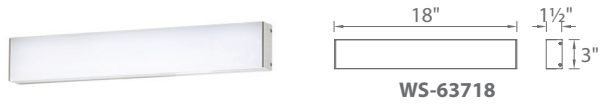

STRIP – model: WS-637
 dwelLED™ LED Bath

WAC LIGHTING
 Responsible Lighting®

WS-63718

WS-63724

WS-63736

Fixture Type:

Catalog Number:

Project: _____

Location: _____

PRODUCT DESCRIPTION

Sleek style and bountiful light are what define the contemporary Strip LED bath vanity light from WAC Lighting. The thin bezel backplate contributes to the low-profile design of the Strip. Die cast metal endcaps and hardware house a co-extruded clear and white acrylic shade which illuminates a superb amount of ambient light.

FEATURES

- Modern, sleek, clean
- Co-extruded clear and white acrylic provides substance, luminosity and optical efficacy
- Mounts vertically or horizontally
- Listed for use in closets
- Conversion plate for 4" junction box included
- Adjustable backplate
- Color Temp: 2700K, 3000K, 3500K
- CRI: 90
- Dimming: 100% - 10% ELV
- Rated Life: 54,000 hours
- Input: 120 - 277V

SPECIFICATIONS

Construction: Aluminum and White Acrylic

Light Source: High output LED.

Finish: Brushed Aluminum (AL)

Standards: ETL & cETL damp location listed. ADA Compliant

ORDER NUMBER

	Color Temp	Watt	LED Lumens	Delivered Lumens	Finish
WS-63718-27	2700K	15W	1185	900	AL <i>Brushed Aluminum</i> 
WS-63718-30 18"	3000K	15W	1425	1100	
WS-63718-35	3500K	15W	1500	1200	
WS-63724-27	2700K	19.5W	1645	1390	
WS-63724-30 24"	3000K	19.5W	1875	1490	
WS-63724-35	3500K	19.5W	1975	1640	
WS-63736-27	2700K	28.5W	2660	2275	
WS-63736-30 36"	3000K	28.5W	2855	2330	
WS-63736-35	3500K	28.5W	3020	2405	