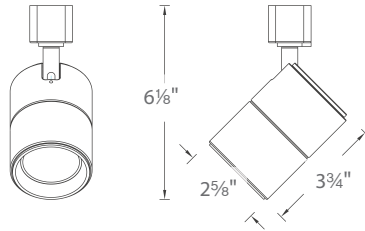

Model: H/L/J-LED202

AC LED Track Luminaire

WAC LIGHTING

Responsible Lighting®

Fixture Type:

Catalog Number:

Project:

Location:

PRODUCT DESCRIPTION

LED202 track luminaire offers driverless AC LED technology and easy change of beam angles in field. Superior light output in a small, unobtrusive design. The high output LEDs outperform halogen 50W MR16. Developed for upscale residential and commercial environments.

FEATURES

- Driverless AC LED technology
- Compact integrated design
- Easy change of beam angles in field
- Outperforms halogen 50W MR16
- Consistent high quality beam pattern
- Accommodates 1 lens accessory
- 360° horizontal and 90° vertical aiming
- 50,000 hour rated life
- 5 year WAC Lighting product warranty

BEAMSHIFT™ TECHNOLOGY

LED202 track luminaires come with BeamShift™, allowing in-field change of beam angle simply by changing the location of the lens with a simple flat-head screwdriver.