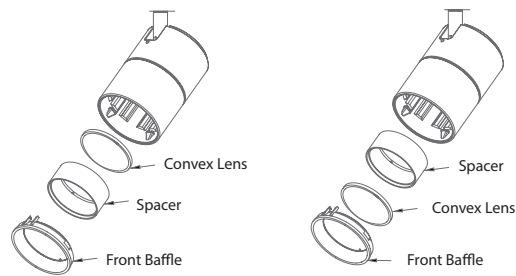

PRODUCT DESCRIPTION

LED202 track luminaire offers driverless AC LED technology and easy change of beam angles in field. Superior light output in a small, unobtrusive design. The high output LEDs outperform halogen 50W MR16. Developed for upscale residential and commercial environments.

BEAMSHIFT™ TECHNOLOGY

LED202 track luminaires come with BeamShift™, allowing in-field change of beam angle simply by changing the location of the lens with a simple flat-head screwdriver.

Flood 40° Configuration
Convex Lens located behind the spacer

Spot 15° Configuration
Convex Lens located in front of the spacer.

SPECIFICATIONS

Construction: Die-cast aluminum with removable PC lens cap for easy change of lenses or accessories

Finish: Black (BK) and White (WT) powder coat paint.