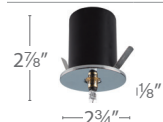

12V Xenon Bi-Pin

* Dimmable with compatible dimmer match to power supply

DR-362-CL/CH Princess

Color Temp	Lumens	Voltage	Wattage	Rated Life	Finish	Cutout
3000K	200	12V, 24V	20 W	10,000 hours	Clear/ Chrome	2 3/8"

Input	Output	Min Load	Dimension (L x W x H)	Max Fixture Run	Max Run Length
120V	12V, 60W (class 2)	1W	6 5/8" x 1 5/8" x 1 1/8"	3	25'
120V	12V, 100W	1W	6 1/4" x 3" x 1 5/8"	5	30'
120V	12V, 150W	1W	6 1/4" x 3" x 1 5/8"	7	35'

Remote Transformer for Xenon Bi-pin

EN-1260-RB2
EN-12100-RB-AR
EN-12150-RB-AR

WAC Lighting

www.waclighting.com
Phone (800) 526.2588 • Fax (800) 526.2585

Headquarters/Eastern Distribution Center

44 Harbor Park Drive • Port Washington, NY 11050
Phone (516) 515.5000 • Fax (516) 515.5050

Western Distribution Center

1750 Archibald Avenue • Ontario, CA 91760
Phone (800) 526.2588 • Fax (800) 526.2585