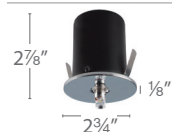

Integral LED

* Dimming is not recommended

DR-362LED-CL/CH Princess

Color Temp	Lumens	Voltage	Wattage	Rated Life	Finish	Cutout
3000K	150	24V	4.5 W	50,000 hours	Clear / Chrome	2 3/8"

Input	Output	Min Load	Dimension (L x W x H)	Max Fixture Run	Max Run Length
120V	24V, 60W (class 2)	1W	6 1/2" x 1 5/8" x 1 1/4"	12 per transformer	30'
120V	24V, 96W (class 2)	1W	6 1/2" x 1 5/8" x 1 1/4"	21 per transformer	40'

Remote Transformer for Integral LED

EN-2460-RB2
EN-24100-RB2