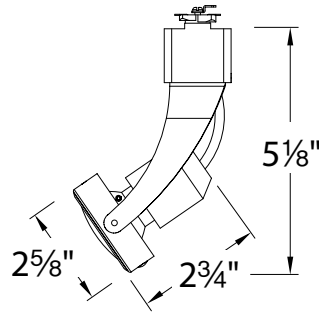

Model: 104

120V Track Miniature Line Voltage Luminaire

WAC LIGHTING

Responsible Lighting®

Fixture Type:

Catalog Number:

Project: _____

Location: _____

PRODUCT DESCRIPTION

Achieve the sleek look of MR16 fixtures without the need for a bulky transformer. A variety of finishes to accommodate any interior space.

FEATURES

- Available with LED lamping option
- Easily re-lamped from the front without the use of tools
- Yoke mounted gimbal ring track head
- 350° horizontal rotation and 90° vertical aiming
- 5 year fixture warranty/3 year LED lamp warranty