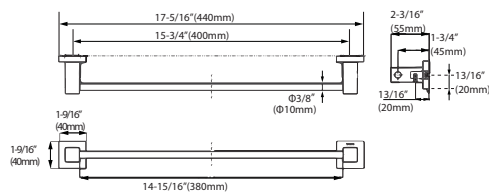

### SPECIFICATIONS

	Material	Shipping Weight	Shipping Dimensions	Warranty
YT408S4RU	Zinc Alloy/Stainless Steel	1.0 lbs.	18-3/16" L x 3-1/4" W x 2-3/16" H	Lifetime Limited Warranty (Residential Use)
YT408S6RU	Zinc Alloy/Stainless Steel	1.1 lbs.	26-7/16" L x 3-1/4" W x 2-3/16" H	
YTS408BU	Zinc Alloy/Stainless Steel	5.0 lbs.	25-3/16" L x 10-1/4" W x 5-5/16" H	One Year (Commercial Use)
YTT408U	Zinc Alloy/Stainless Steel	0.9 lbs.	5-3/8" L x 10-1/16" W x 2-11/16" H	
YH408RU	Zinc Alloy/Stainless Steel	1.3 lbs.	5-15/16" L x 7-5/16" W x 2-11/16" H	
YRH408U	Zinc Alloy	0.6 lbs.	4-5/8" L x 3-9/16" W x 3-7/8" H	

### DIMENSIONS

**YT408S4RU**

**YT408S6RU**

**YTS408BU**

**YTT408U**

**YH408RU**

**YRH408U**

These dimensions and specifications are subject to change without notice