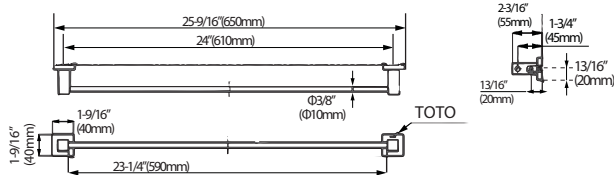

### SPECIFICATIONS

	Material	Shipping Weight	Shipping Dimensions	Warranty
YT408S4RU	Zinc Alloy/Stainless Steel	1.0 lbs.	18-3/16" L x 3-1/4" W x 2-3/16" H	Lifetime Limited Warranty (Residential Use)
YT408S6RU	Zinc Alloy/Stainless Steel	1.1 lbs.	26-7/16" L x 3-1/4" W x 2-3/16" H	
YTS408BU	Zinc Alloy/Stainless Steel	5.0 lbs.	25-3/16" L x 10-1/4" W x 5-5/16" H	One Year (Commercial Use)
YTT408U	Zinc Alloy/Stainless Steel	0.9 lbs.	5-3/8" L x 10-1/16" W x 2-11/16" H	
YH408RU	Zinc Alloy/Stainless Steel	1.3 lbs.	5-15/16" L x 7-5/16" W x 2-11/16" H	
YRH408U	Zinc Alloy	0.6 lbs.	4-5/8" L x 3-9/16" W x 3-7/8" H	

### DIMENSIONS

**YT408S4RU**

**YT408S6RU**

**YTS408BU**

**YTT408U**

**YH408RU**

**YRH408U**

These dimensions and specifications are subject to change without notice