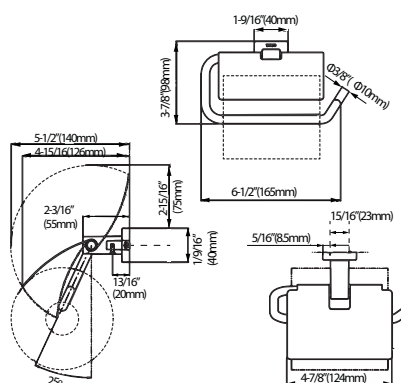

### SPECIFICATIONS

	Material	Shipping Weight	Shipping Dimensions	Warranty
YT408S4RU	Zinc Alloy/Stainless Steel	1.0 lbs.	18-3/16" L x 3-1/4" W x 2-3/16" H	Lifetime Limited Warranty (Residential Use)
YT408S6RU	Zinc Alloy/Stainless Steel	1.1 lbs.	26-7/16" L x 3-1/4" W x 2-3/16" H	
YTS408BU	Zinc Alloy/Stainless Steel	5.0 lbs.	25-3/16" L x 10-1/4" W x 5-5/16" H	One Year (Commercial Use)
YTT408U	Zinc Alloy/Stainless Steel	0.9 lbs.	5-3/8" L x 10-1/16" W x 2-11/16" H	
YH408RU	Zinc Alloy/Stainless Steel	1.3 lbs.	5-15/16" L x 7-5/16" W x 2-11/16" H	
YRH408U	Zinc Alloy	0.6 lbs.	4-5/8" L x 3-9/16" W x 3-7/8" H	

### DIMENSIONS

**YT408S4RU**

**YT408S6RU**

**YTS408BU**

**YTT408U**

**YH408RU**

**YRH408U**

These dimensions and specifications are subject to change without notice