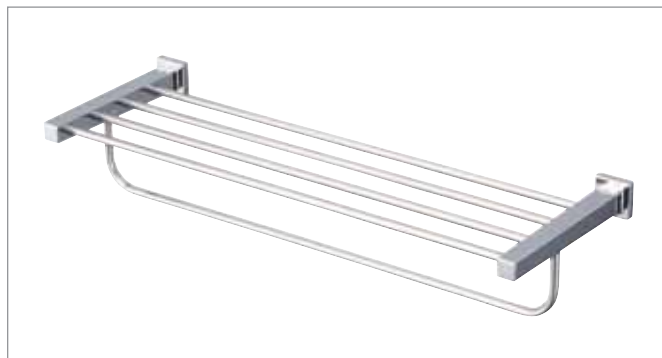

Towel Bar 16"/24"

Towel Shelf

Towel Ring

Paper Holder

Robe Hook

### FEATURES

- Solid metal construction
- Mounting hardware for both drywall & tile included

### MODELS

- YT408S4RU  
Towel Bar 16"
- YT408S6RU  
Towel Bar 24"
- YTS408BU  
Towel Shelf
- YTT408U  
Towel Ring
- YH408RU  
Paper Holder
- YRH408U  
Robe Hook

### PRODUCT SPECIFICATION

Product shall have a solid metal construction and include installation hardware. Product shall be TOTO Model Y\_408\_\_U#\_\_