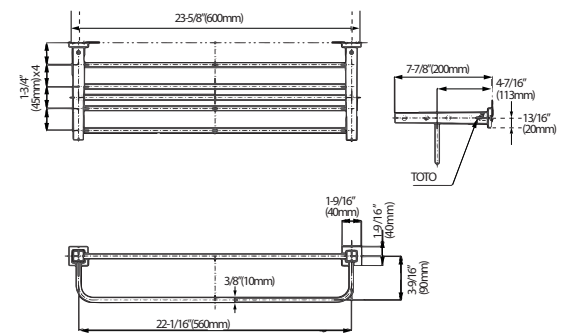

### SPECIFICATIONS

	Material	Shipping Weight	Shipping Dimensions	Warranty
YT408S4RU	Zinc Alloy/Stainless Steel	1.0 lbs.	18-3/16" L x 3-1/4" W x 2-3/16" H	Lifetime Limited Warranty (Residential Use)
YT408S6RU	Zinc Alloy/Stainless Steel	1.1 lbs.	26-7/16" L x 3-1/4" W x 2-3/16" H	
YTS408BU	Zinc Alloy/Stainless Steel	5.0 lbs.	25-3/16" L x 10-1/4" W x 5-5/16" H	One Year (Commercial Use)
YTT408U	Zinc Alloy/Stainless Steel	0.9 lbs.	5-3/8" L x 10-1/16" W x 2-11/16" H	
YH408RU	Zinc Alloy/Stainless Steel	1.3 lbs.	5-15/16" L x 7-5/16" W x 2-11/16" H	
YRH408U	Zinc Alloy	0.6 lbs.	4-5/8" L x 3-9/16" W x 3-7/8" H	

### DIMENSIONS

**YT408S4RU**

**YT408S6RU**

**YTS408BU**

**YTT408U**

**YH408RU**

**YRH408U**

These dimensions and specifications are subject to change without notice