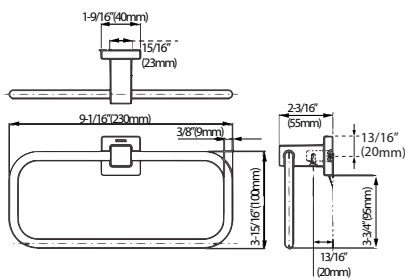

### SPECIFICATIONS

	Material	Shipping Weight	Shipping Dimensions	Warranty
YT408S4RU	Zinc Alloy/Stainless Steel	1.0 lbs.	18-3/16" L x 3-1/4" W x 2-3/16" H	Lifetime Limited Warranty (Residential Use)
YT408S6RU	Zinc Alloy/Stainless Steel	1.1 lbs.	26-7/16" L x 3-1/4" W x 2-3/16" H	
YTS408BU	Zinc Alloy/Stainless Steel	5.0 lbs.	25-3/16" L x 10-1/4" W x 5-5/16" H	One Year (Commercial Use)
YTT408U	Zinc Alloy/Stainless Steel	0.9 lbs.	5-3/8" L x 10-1/16" W x 2-11/16" H	
YH408RU	Zinc Alloy/Stainless Steel	1.3 lbs.	5-15/16" L x 7-5/16" W x 2-11/16" H	
YRH408U	Zinc Alloy	0.6 lbs.	4-5/8" L x 3-9/16" W x 3-7/8" H	

### DIMENSIONS

**YT408S4RU**

**YT408S6RU**

**YTS408BU**

**YTT408U**

**YH408RU**

**YRH408U**

These dimensions and specifications are subject to change without notice