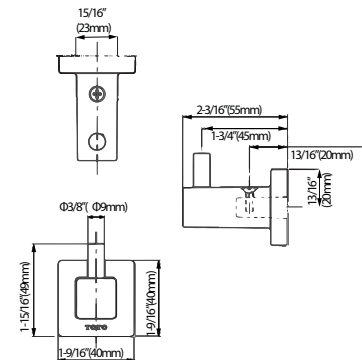

### SPECIFICATIONS

	Material	Shipping Weight	Shipping Dimensions	Warranty
YT408S4RU	Zinc Alloy/Stainless Steel	1.0 lbs.	18-3/16" L x 3-1/4" W x 2-3/16" H	Lifetime Limited Warranty (Residential Use)
YT408S6RU	Zinc Alloy/Stainless Steel	1.1 lbs.	26-7/16" L x 3-1/4" W x 2-3/16" H	
YTS408BU	Zinc Alloy/Stainless Steel	5.0 lbs.	25-3/16" L x 10-1/4" W x 5-5/16" H	One Year (Commercial Use)
YTT408U	Zinc Alloy/Stainless Steel	0.9 lbs.	5-3/8" L x 10-1/16" W x 2-11/16" H	
YH408RU	Zinc Alloy/Stainless Steel	1.3 lbs.	5-15/16" L x 7-5/16" W x 2-11/16" H	
YRH408U	Zinc Alloy	0.6 lbs.	4-5/8" L x 3-9/16" W x 3-7/8" H	

### DIMENSIONS

**YT408S4RU**

**YT408S6RU**

**YTS408BU**

**YTT408U**

**YH408RU**

**YRH408U**

These dimensions and specifications are subject to change without notice