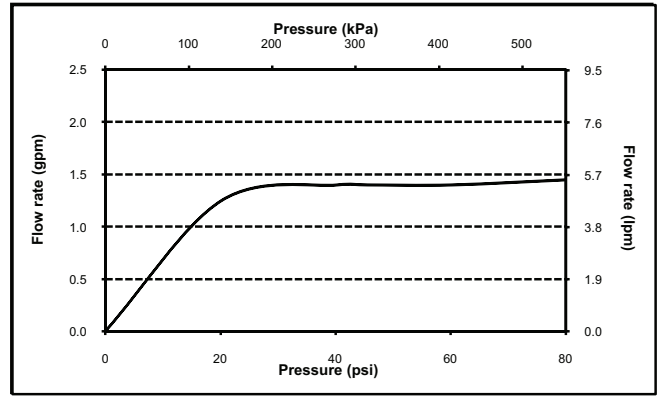

Vivian® Widespread Lavatory Faucet with Cross Handles

FEATURES

- WaterSense certified low-flow 1.5 gpm faucet
- Cross handles
- Solid brass construction
- Ceramic disk valve cartridge
- Accommodates 6" -12" spread
- Metal pop-up drain assembly included

COLORS/FINISHES

- #CP Polished Chrome
- #BN Brushed Nickel
- #PN Polished Nickel

CODES/STANDARDS

- Meets or exceeds ASME A112.18.1/CSA B125.1, NSF 61-9
- Certifications: IAPMO(cUPC), EPA WaterSense, State of Massachusetts and others
- Code Compliance: UPC, IPC, NSPC, NPC Canada, and others
- Legislative compliance: California AB1953, Vermont S.152 & Maryland HB. 372, California Green Building Code, City of Los Angeles Water Efficiency Ordinance

PRODUCT SPECIFICATION

The widespread lavatory faucet shall have a maximum flow rate of 1.5 gpm (5.7 lpm). Product shall have cross handles. Product shall have a solid brass construction. Product shall have a ceramic disk valve cartridge. Product shall accommodate 6" -12" spread. Product shall include metal pop-up drain assembly. Product shall be TOTO Model TL220DD#_____.

TL220DD

Vivian® Widespread Lavatory Faucet with Cross Handles

SPECIFICATIONS

- Warranty: Lifetime Limited Warranty (Residential Use)
One Year (Commercial Use)
- Material: Brass
- Shipping Dimensions: 13-1/2" L x 7-1/2" W x 4-3/4" H
- Shipping Weight: 8.1 lbs.
- Maximum Flow Rate: 1.5 gpm (5.7 lpm)