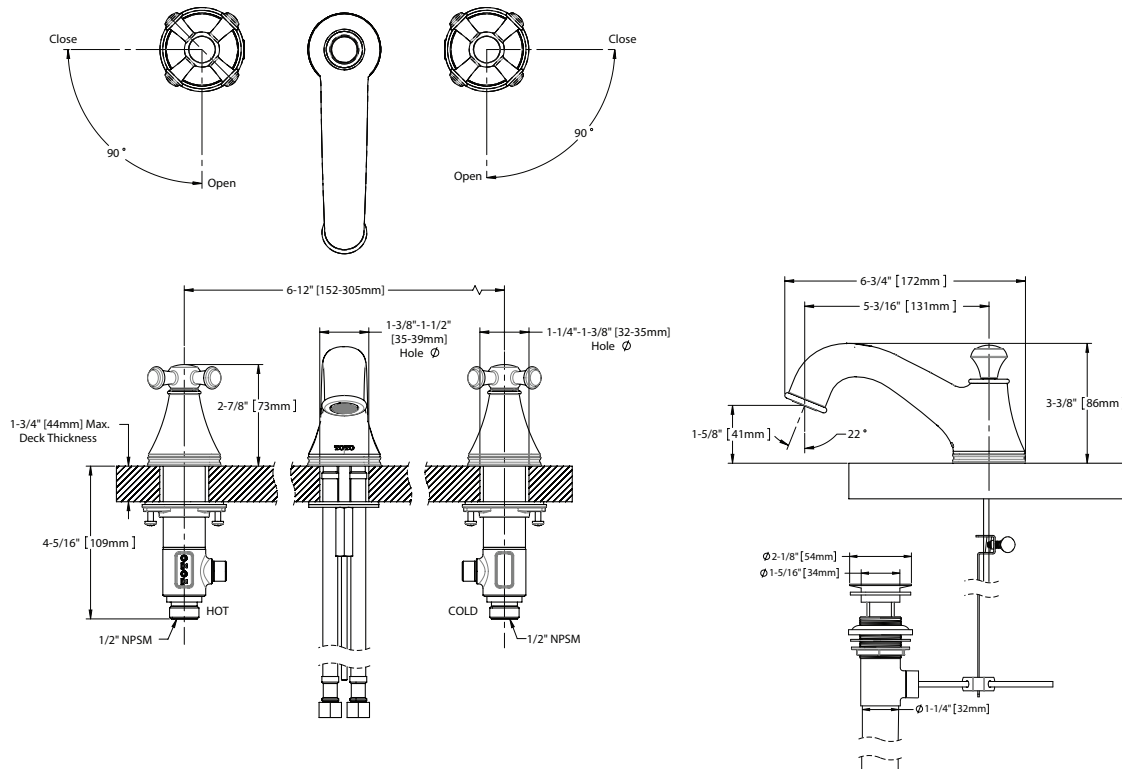

Vivian® Widespread Lavatory Faucet with Cross Handles

FEATURES

- WaterSense certified low-flow 1.5 gpm faucet
- Cross handles
- Solid brass construction
- Ceramic disk valve cartridge
- Accommodates 6" -12" spread
- Metal pop-up drain assembly included

PRODUCT SPECIFICATION

The widespread lavatory faucet shall have a maximum flow rate of 1.5 gpm (5.7 lpm). Product shall have cross handles. Product shall have a solid brass construction. Product shall have a ceramic disk valve cartridge. Product shall accommodate 6" -12" spread. Product shall include metal pop-up drain assembly. Product shall be TOTO Model TL220DD#_____.

TL220DD

Vivian® Widespread Lavatory Faucet with Cross Handles

SPECIFICATIONS

- Warranty: Lifetime Limited Warranty (Residential Use)
One Year (Commercial Use)
- Material: Brass
- Shipping Dimensions: 13-1/2" L x 7-1/2" W x 4-3/4" H
- Shipping Weight: 8.1 lbs.
- Maximum Flow Rate: 1.5 gpm (5.7 lpm)

TOTO®

These dimensions and specifications are subject to change without notice