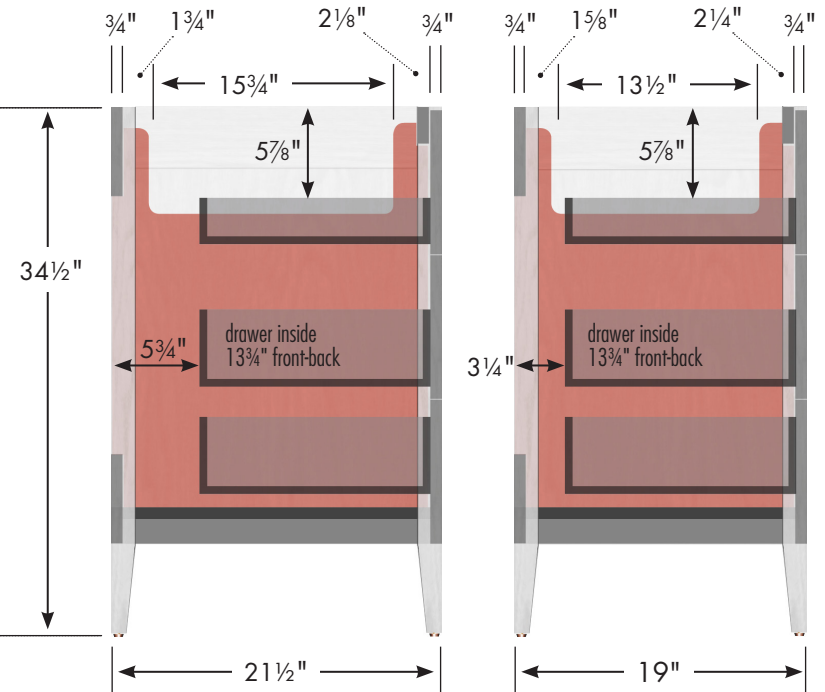

STRASSER

Specifications:

Newhalem Vanity
42" w, 34½" h

Adjustable/removable shelf under basins behind doors

internal dividers

Vanity back clear openings for plumbing (may need to cut adjustable shelf)

42" Newhalem Vanity

42" wide
34½" tall
21½" or 19" front-to-back