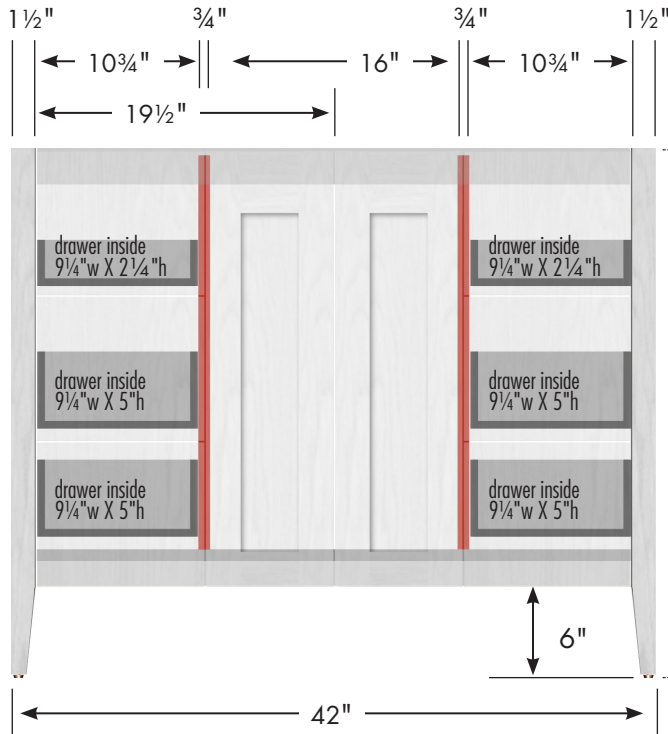

STRASSER

Specifications:

Newhalem Vanity
42" w, 34½" h

Adjustable/removable shelf under basins behind doors

internal dividers

Vanity back clear openings for plumbing (may need to cut adjustable shelf)

42" Newhalem Vanity

42" wide
34½" tall
21½" or 19" front-to-back