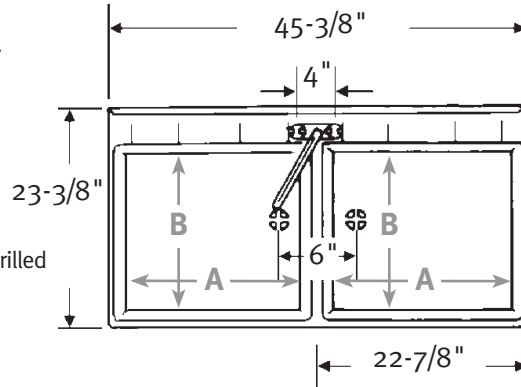

MF-2F Floor Model

- 44-gallon capacity (166L)
- Four legs
- Pre-marked 4" centers but not drilled
- Drain included
- Molded-in wash board

MF-2W Wall Mounted Model

- 44-gallon capacity (166L)
- Wall-bracket assembly
- 4" centers are marked but not drilled
- Drain included
- Molded-in wash board

MF-2F Floor Model
23-3/8" D x 45-3/8" W
(594 mm x 1153 mm)
A 22", B 19-1/8", C 13-5/8"

SPECIFICATIONS

MF-2F & MF-2W Veritek® Double Laundry Tubs in White

Model	Part	Nominal Dimensions	Ship Wt. Lb.	Ship FedEx	Carton Dims. In.	Cu. Ft.
MF-2F Floor Model	MF20000FM	23-3/8" D x 45-3/8" W (594 mm x 1153 mm)	49	FedEx	47 x 24 x 18	11.75
MF-2W Wall Model	MF20000WM	23-3/8" D x 45-3/8" W (594 mm x 1153 mm)	49	FedEx	47 x 24 x 18	11.75

MF-2F Includes: One double tub, factory-installed drain, four legs with hardware and twin waste.

Packaging: Packed in individual cartons only. Not available in six pack.

MF-2W Includes: One double tub, factory installed drain, wall bracket assembly, and twin waste.