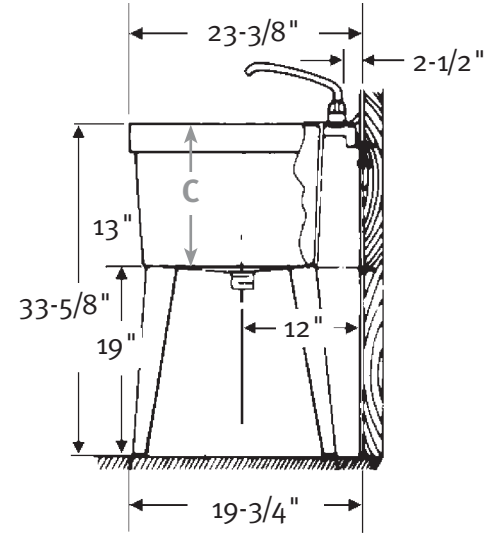

MF-2F Floor Model

- 44-gallon capacity (166L)
- Four legs
- Pre-marked 4" centers but not drilled
- Drain included
- Molded-in wash board

MF-2W Wall Mounted Model

- 44-gallon capacity (166L)
- Wall-bracket assembly
- 4" centers are marked but not drilled
- Drain included
- Molded-in wash board

MF-2F Floor Model
23-3/8" D x 45-3/8" W
(594 mm x 1153 mm)
A 22", B 19-1/8", C 13-5/8"

SPECIFICATIONS

MF-2F & MF-2W Veritek® Double Laundry Tubs in White

Model	Part	Nominal Dimensions	Ship Wt. Lb.	Ship FedEx	Carton Dims. In.	Cu. Ft.
MF-2F Floor Model	MF20000FM	23-3/8" D x 45-3/8" W (594 mm x 1153 mm)	49	FedEx	47 x 24 x 18	11.75
MF-2W Wall Model	MF20000WM	23-3/8" D x 45-3/8" W (594 mm x 1153 mm)	49	FedEx	47 x 24 x 18	11.75

MF-2F Includes: One double tub, factory-installed drain, four legs with hardware and twin waste.

Packaging: Packed in individual cartons only. Not available in six pack.

MF-2W Includes: One double tub, factory installed drain, wall bracket assembly, and twin waste.