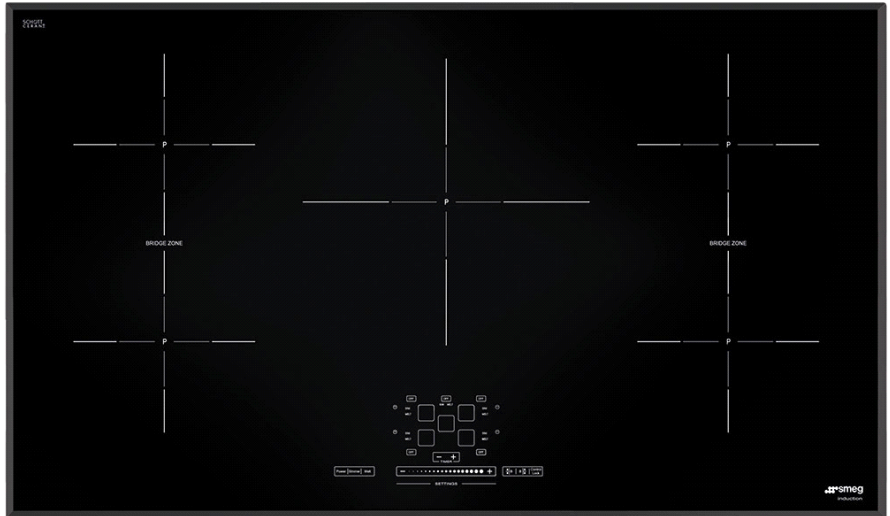

SIMU536B

92 CM (approx. 36"), Induction
cooktop,
black, standard building type

EAN13: 8017709207281

5 "full-power" cook zones

Front-left - Bridge zone: 1,800W Ø 7 1/2" (180mm)
Booster:
2,500W

Back-left - Bridge zone: 1,800W Ø 7 1/2" (180mm)
Booster:
2,500W

Central: 2,800W Ø11 8/11" (300mm) Booster:
5,000W

Back-right - Bridge zone: 1,800W Ø 7 1/2" (180mm)
Booster:
2,500W

Front-right - Bridge zone: 1,800W Ø 7 1/2" 180mm)
Booster:
2,500W

Slider touch controls setting

2 bridge areas: extended cooking zone (front-
left+back-left
position and frontright + back-right)

9 power levels for each zone

Simmering function

Melting/low-temperature cooking function

Indication of the minimum pan diameter

Residual heat indicator for each zone

Protection against accidental start-up

Automatic safety cut-out

Individual timer for each zone

Child safety lock

Voltage rating: 208/240V - 60Hz

Connected load (nominal power): 11.10 kW - 46
Amps

Electrical - single phase 3 or 4-wire cable required,
60 Hz, fused on both sides of line with ground