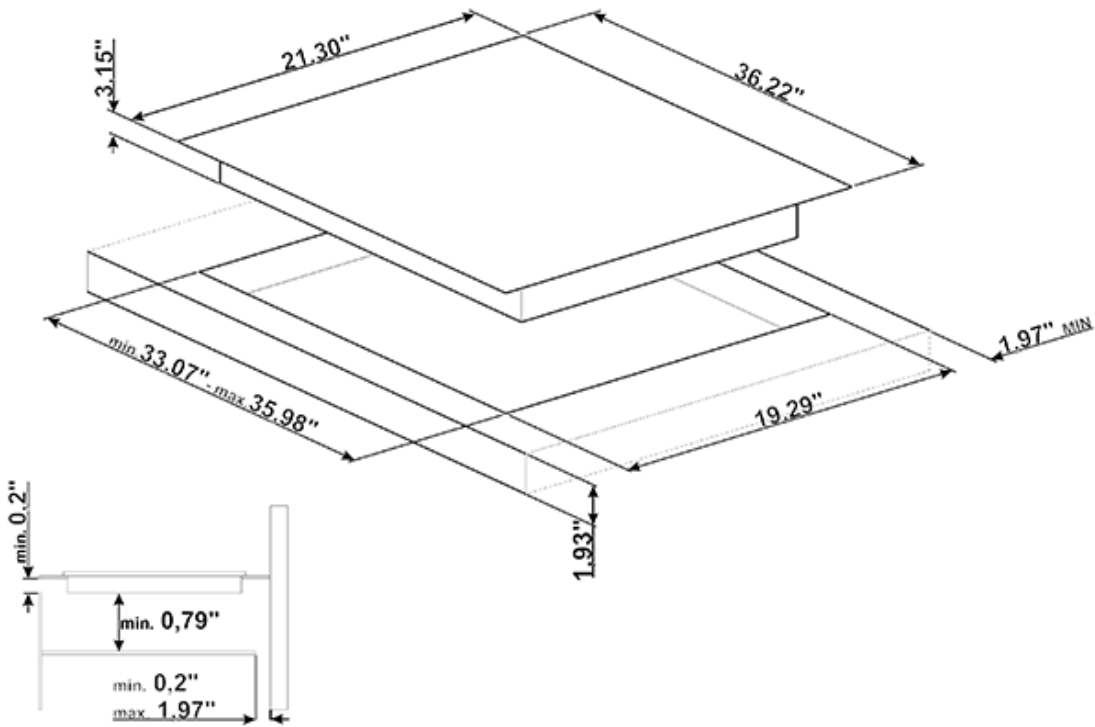

SIMU536B

induction
36,22"
black
touch control

SMEG U.S.A. INC.
A&D BUILDING
150 EAST 58th STREET, 7th FLOOR
NEW YORK, NY, 10155
Tel. +1 212 265 5378
Fax +1 212 265 5945