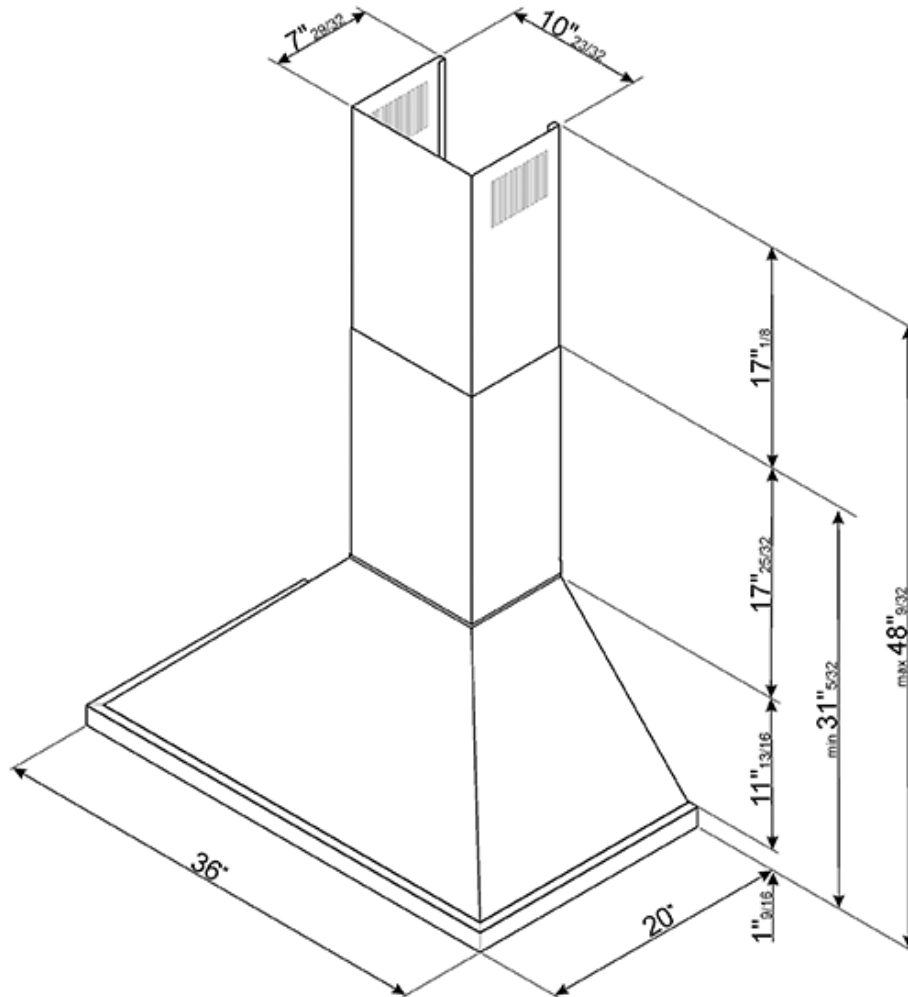

KPF36UX

Portofino

wall mounted ventilation hood
36"
stainless steel

SMEG U.S.A. INC.
A&D BUILDING
150 EAST 58th STREET, 7th FLOOR
NEW YORK, NY, 10155
Tel. +1 212 265 5378
Fax +1 212 265 5945