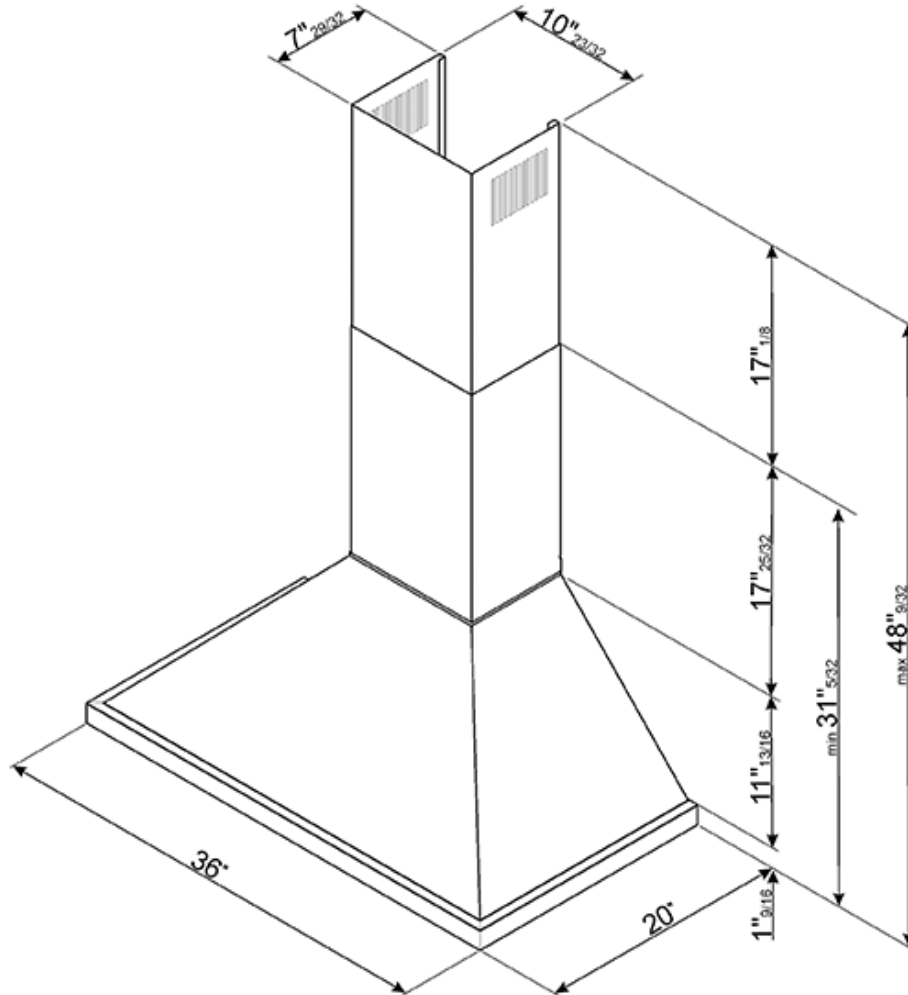

KPF36UWH

Portofino

wall mounted ventilation hood
36"
white

SMEG U.S.A. INC.
A&D BUILDING
150 EAST 58th STREET, 7th FLOOR
NEW YORK, NY, 10155
Tel. +1 212 265 5378
Fax +1 212 265 5945