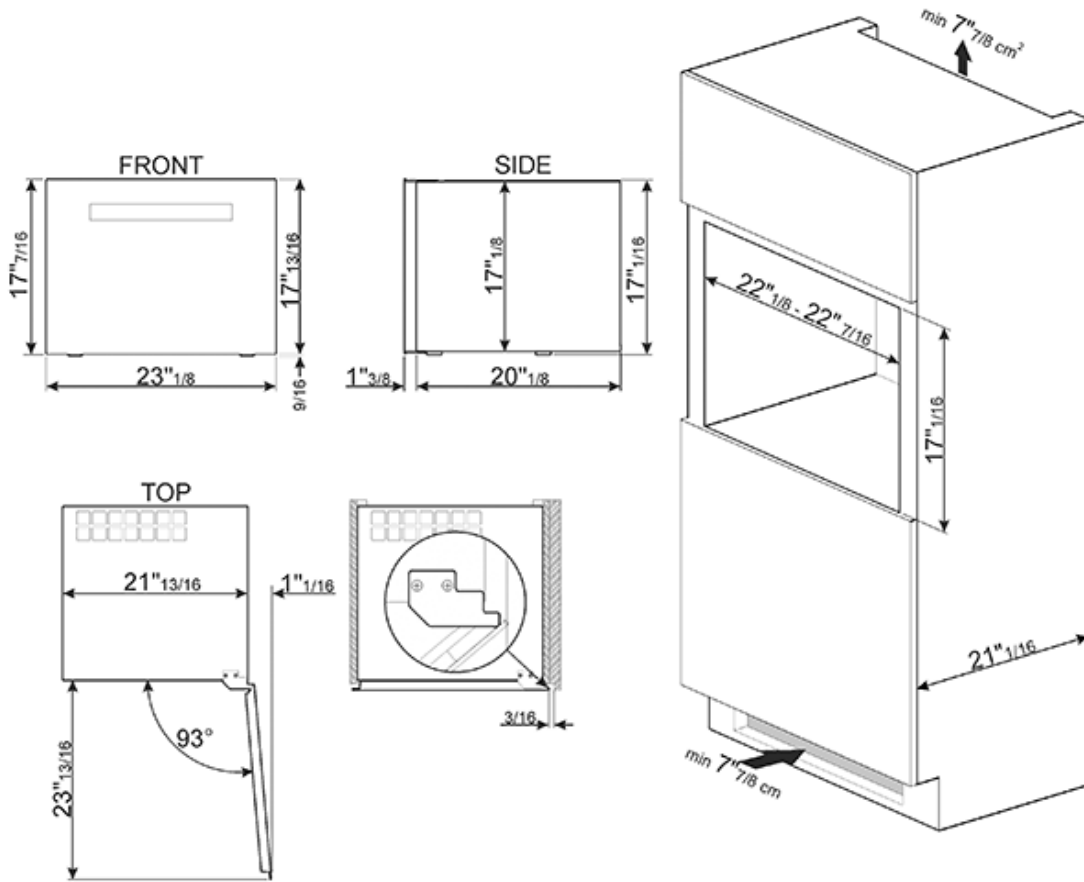

CVIU318LX

classic

wine cooler
built-in
st/steel and glass
24"

SMEG U.S.A. INC.
A&D BUILDING
150 EAST 58th STREET, 7th FLOOR
NEW YORK, NY, 10155
Tel. +1 212 265 5378
Fax +1 212 265 5945