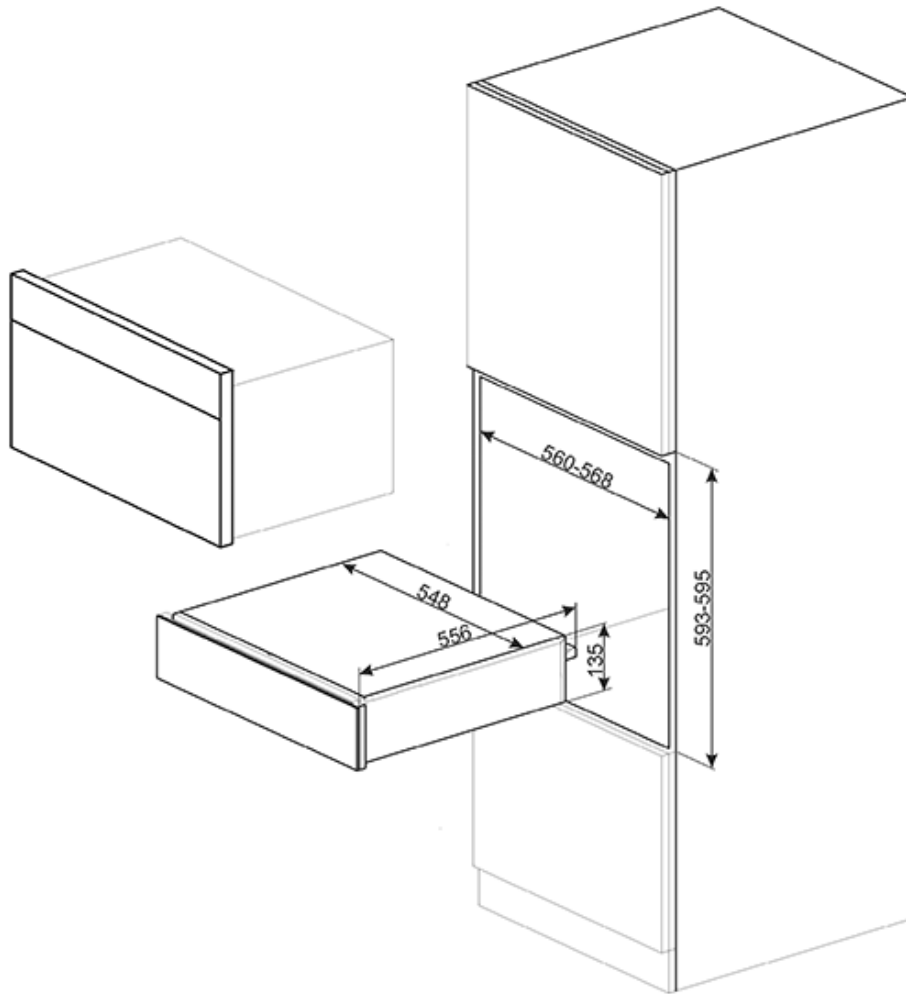

CPS315X

classic

for wine cooler
sommelier drawer

SMEG U.S.A. INC.
A&D BUILDING
150 EAST 58th STREET, 7th FLOOR
NEW YORK, NY, 10155
Tel. +1 212 265 5378
Fax +1 212 265 5945