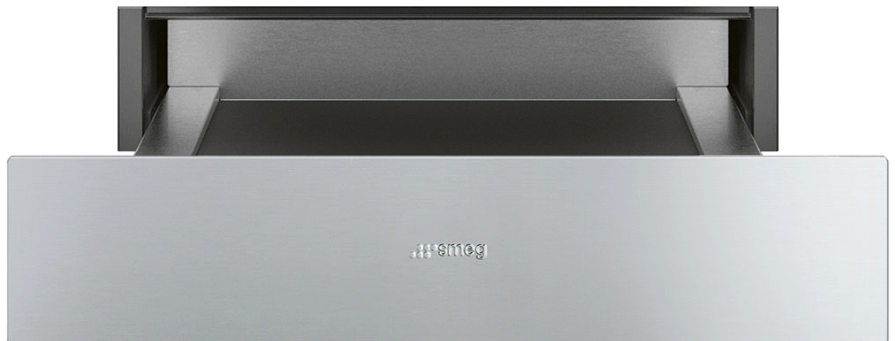

CP315X New product

classic

60 cm (Approx. 24") Storage
Drawer

"Classic" Design

Fingerprint-proof stainless steel finish

Push opening

Non-slip drawer liner

Maximum weight allowed above the drawer: 187
lbs

Maximum weight allowed inside the drawer: 33 lbs

Dimensions: W 23 7/16" x H 5 3/8" x D 21 15/16"

Gross capacity: 0.78 cu ft

Suitable for fitting directly beneath a 17 3/4" height
wine cooler. It fits in a standard 24" gap

COORDINATES WITH:

"Classic" aesthetic

SMEG U.S.A. INC.
A&D BUILDING
150 EAST 58th STREET, 7th FLOOR
NEW YORK, NY, 10155
Tel. +1 212 265 5378
Fax +1 212 265 5945