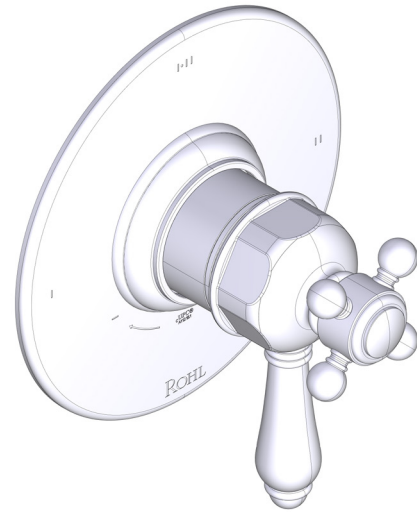

SPECIFICATIONS

DESCRIPTION

- Combines both thermostatic and pressure balance technologies
- “Set it and forget it” temperature control
- Temperature and volume control with diverter
- 2 dedicated functions and 1 shared function
- Rough-in valve sold separately:
  - Order R23 therm & pressure balance rough-in valve
  - 1-1/4" R23 extension kit available, order EXT23KIT114
  - 3/4" R23 extension kit available, order EXT23KIT34

CARTRIDGE

- 0-925 (Included)

STANDARDS

- ASME A112.18.1

WARRANTY

- Most products or parts carry “Limited Warranties” against manufacturing defects. For US customers please visit houseofrohl.com/support and for Canadian customers please visit houseofrohl.ca/support for complete product and finish warranty.

1/2" Therm & Pressure Balance Trim with 3 Functions (Shared)

CORE MODEL: TTD23W1LM