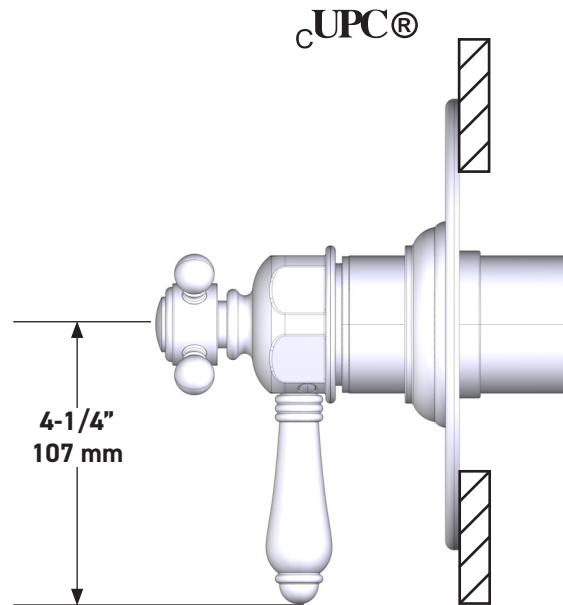

For warranty or additional information, contact:

US Customers

U.S.A.
houseofrohl.com/support
1-800-777-9762

Canadian Customers

QUEBEC / MARITIMES / WESTERN CANADA
QUÉBEC / MARITIMES / OUEST CANADIEN
QUEBEC / MARITIMOS / CANADA OCCIDENTAL
houseofrohl.ca/support
1-866-473-8442

ONTARIO
houseofrohl.ca/support
1-800-287-5354