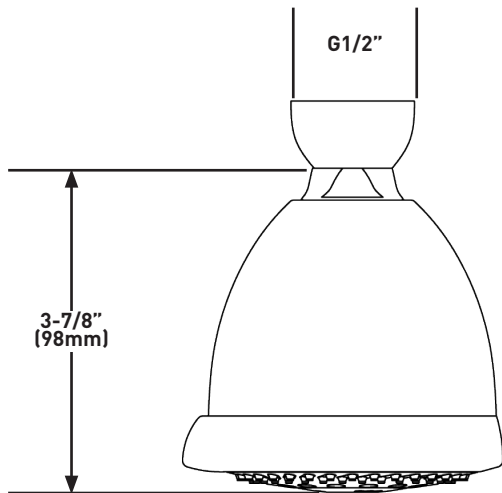

For warranty or additional information, contact:

U.S.A.
houseofrohl.com/support
1-800-777-9762

QUEBEC / MARITIMES / WESTERN CANADA
QUÉBEC / MARITIMES / OUEST CANADIEN
QUEBEC / MARITIMOS / CANADA OCCIDENTAL
houseofrohl.ca/support
1-866-473-8442

ONTARIO
houseofrohl.ca/support
1-800-287-5354