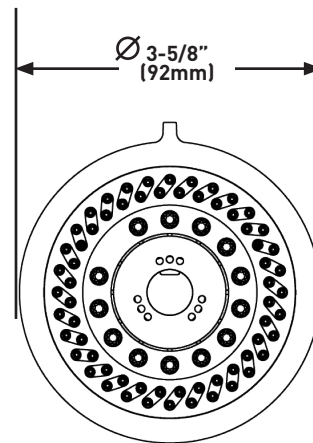

For warranty or additional information, contact:

U.S.A.
houseofrohl.com/support
1-800-777-9762

QUEBEC / MARITIMES / WESTERN CANADA
QUÉBEC / MARITIMES / OUEST CANADIEN
QUEBEC / MARITIMOS / CANADA OCCIDENTAL
houseofrohl.ca/support
1-866-473-8442

ONTARIO
houseofrohl.ca/support
1-800-287-5354