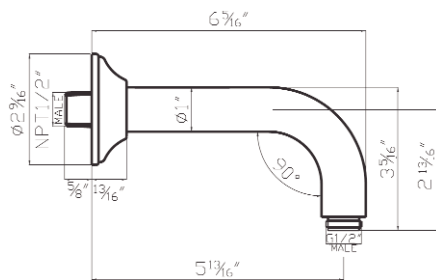

ROHL

Authentic Luxury for Kitchen and Bath®

www.rohlhome.com

Wall Mounted Shower Arm

Rohl Shower Collection

1455/6 (6" Shower Arm)

1455/12 (12" Shower Arm)

1455/20 (20" Shower Arm)

FEATURES

- 1/2" male inlet, 1/2" male outlet
- Brass construction
- Sliding escutcheon
- Modern style escutcheon available, order ROGSCO14

COLORS/FINISHES

- Polished Chrome
- Polished Nickel
- Satin Nickel
- Tuscan Brass
- Inca Brass
- Old Iron*

*Old Iron finish not available for 1455/6

WARRANTY

- 2 Years on manufacturers defects*
- No Warranty on Tuscan Brass Finish (TCB)

1455/6

1455/12

1455/20

Consult your local ROHL showroom for additional information and specifications. For complete warranty details and a list of showrooms, go to www.rohlhome.com.