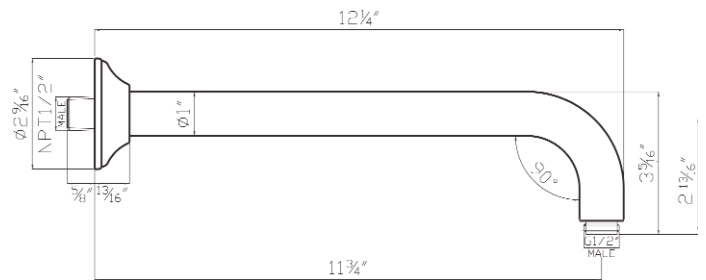

ROHL

Authentic Luxury for Kitchen and Bath®

www.rohlhome.com

Wall Mounted Shower Arm

Rohl Shower Collection

1455/6 (6" Shower Arm)

1455/12 (12" Shower Arm)

1455/20 (20" Shower Arm)

FEATURES

- 1/2" male inlet, 1/2" male outlet
- Brass construction
- Sliding escutcheon
- Modern style escutcheon available, order ROGSCO14

COLORS/FINISHES

- Polished Chrome
- Polished Nickel
- Satin Nickel
- Tuscan Brass
- Inca Brass
- Old Iron*

*Old Iron finish not available for 1455/6

WARRANTY

- 2 Years on manufacturers defects*
- No Warranty on Tuscan Brass Finish (TCB)

1455/6

1455/12

1455/20

Consult your local ROHL showroom for additional information and specifications. For complete warranty details and a list of showrooms, go to www.rohlhome.com.