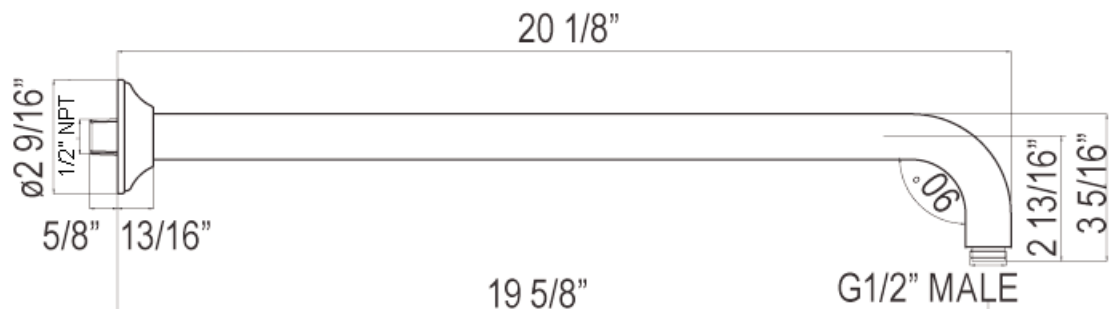

ROHL

Authentic Luxury for Kitchen and Bath®

www.rohlhome.com

Wall Mounted Shower Arm

Rohl Shower Collection

1455/6 (6" Shower Arm)

1455/12 (12" Shower Arm)

1455/20 (20" Shower Arm)

FEATURES

- 1/2" male inlet, 1/2" male outlet
- Brass construction
- Sliding escutcheon
- Modern style escutcheon available, order ROGSCO14

COLORS/FINISHES

- Polished Chrome
- Polished Nickel
- Satin Nickel
- Tuscan Brass
- Inca Brass
- Old Iron*

*Old Iron finish not available for 1455/6

WARRANTY

- 2 Years on manufacturers defects*
- No Warranty on Tuscan Brass Finish (TCB)

1455/6

1455/12

1455/20

Consult your local ROHL showroom for additional information and specifications. For complete warranty details and a list of showrooms, go to www.rohlhome.com.