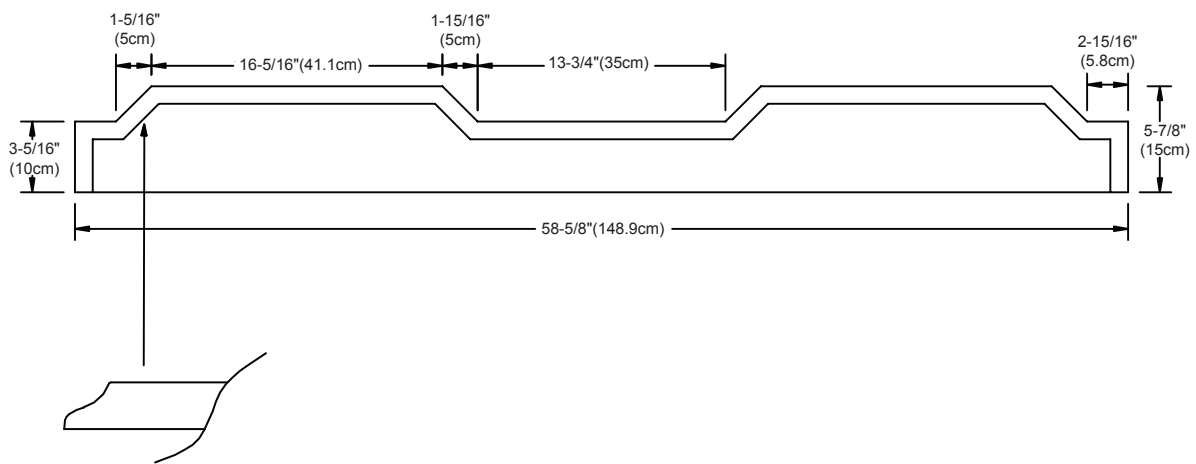

TORINO BACKSPLASH 31" / 37" / 48" / 61" / 73"

RONBOW

MODEL: 313031-COLOR
313037-COLOR
313049-COLOR

VANITY TOPS

Fitted backsplash

Available Colors:

CARRARA WHITE MARBLE CW

CREAM BEIGE MARBLE MY

MODEL: 313061-COLOR

VANITY TOPS

Fitted backsplash

Available Colors:

CARRARA WHITE MARBLE CW

CREAM BEIGE MARBLE MY

MODEL: 313073-COLOR

VANITY TOPS