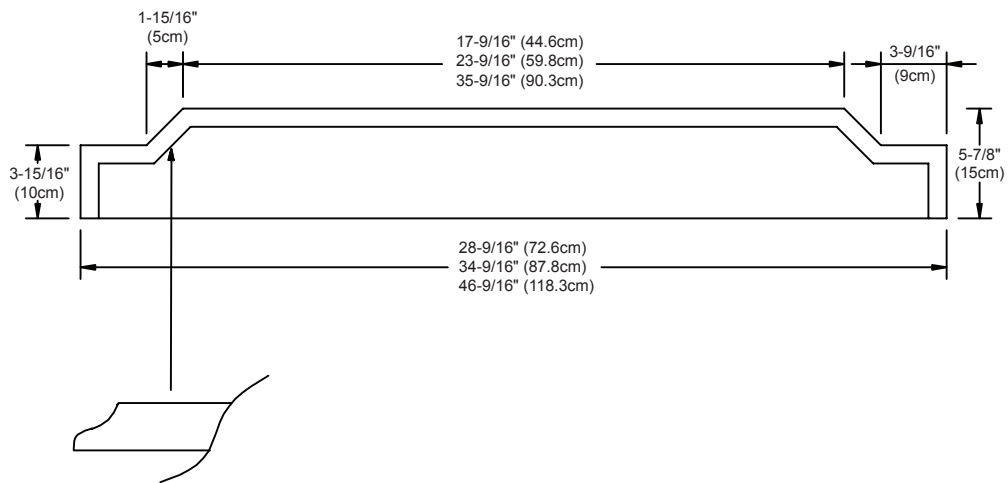

TORINO BACKSPLASH 31" / 37" / 48" / 61" / 73"

RONBOW

MODEL: 313031-COLOR
313037-COLOR
313049-COLOR

VANITY TOPS

Fitted backsplash

Available Colors:

CARRARA WHITE MARBLE CW

CREAM BEIGE MARBLE MY

MODEL: 313061-COLOR

VANITY TOPS

Fitted backsplash

Available Colors:

CARRARA WHITE MARBLE CW

CREAM BEIGE MARBLE MY

MODEL: 313073-COLOR

VANITY TOPS