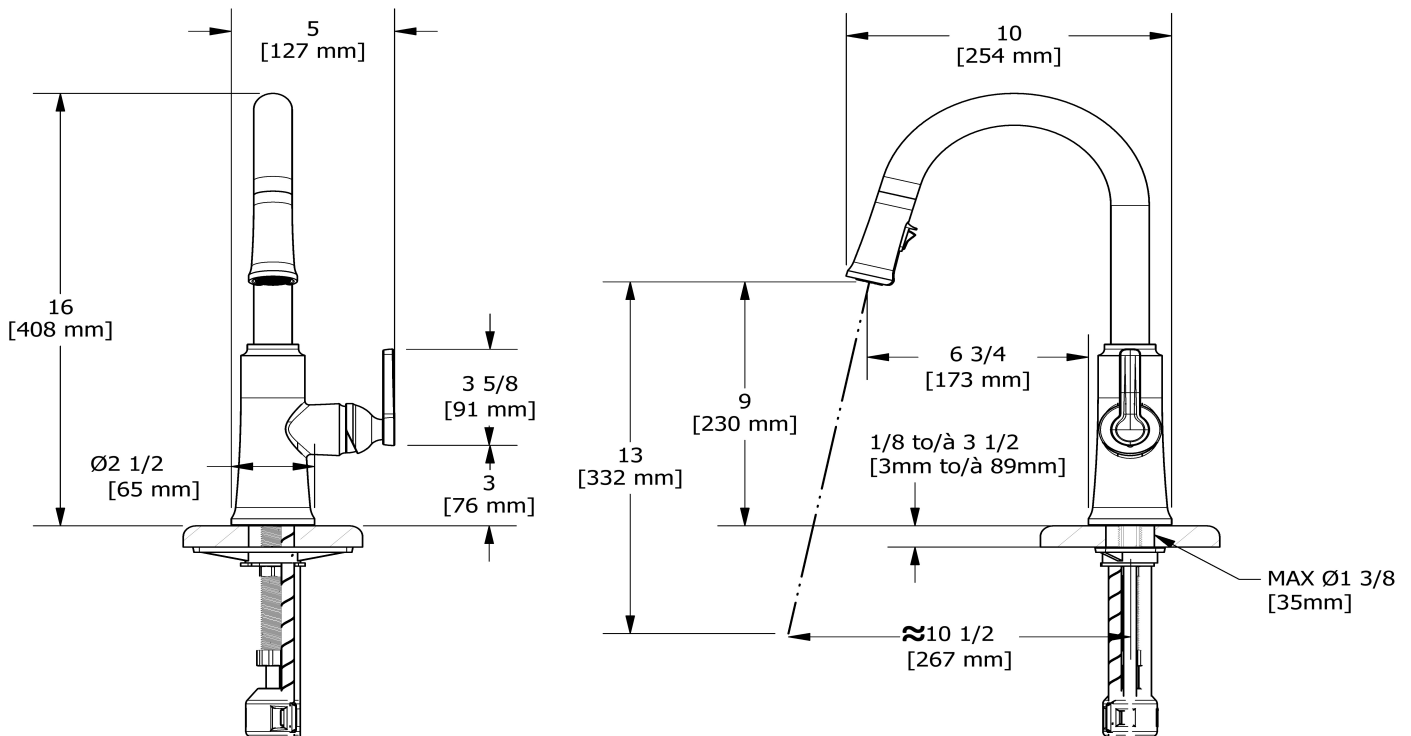

Certifications

- CSA B125.1
- NSF/ANSI standard 61 and 372
- ASME A112.18.1

Sizes, models and finishes may differ from thoses presented.

Warranty

This **Riobel Inc.** product you have purchased carries a Limited Lifetime Warranty on the chrome, PVD finish, blacks and all working parts and is guaranteed from the initial purchase date against all manufacturing defects. All other finishes, including plastic components, are guaranteed for one year. All electric and/or electronic parts are covered by a 5-year limited warranty.

Customer Service

Ontario, West Canada : 888-287-5354 Quebec, Maritimes, United States : 866-473-8442