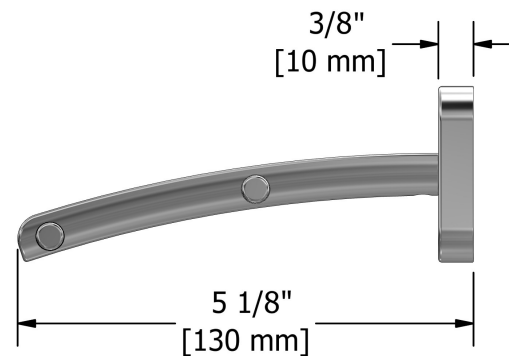

60 cm (24") double towel bar
SA6

Specifications

Description

- 4 anchor points

Available colors

- C : Chrome
- PN : Polished Nickel (PVD)

Sizes, models and finishes may differ from those presented.

Warranty