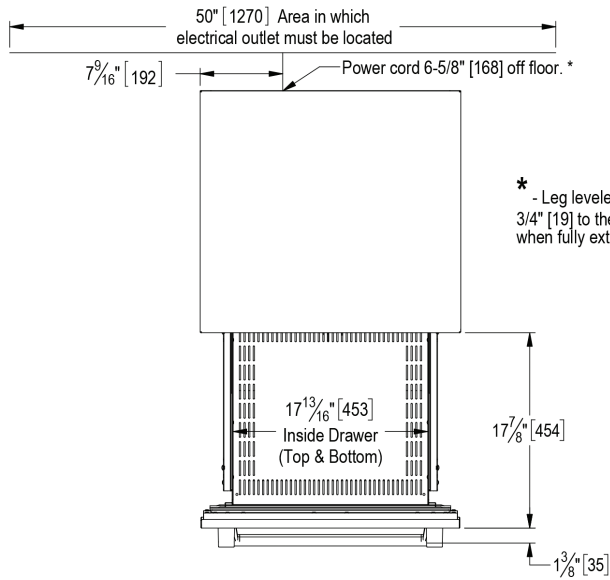

24" SIGNATURE SERIES

Refrigerated Drawers

	CUSTOMER MODEL NUMBER	REGULATORY MODEL NUMBER	Hinge Side	Lock
INDOOR	HP24RS-4-5	HP24RS4E-00-EDF0D	Drawers	No
	HP24RS-4-6	HP24RS4E-00-DD00D	Drawers	No
	HP24RS-4-5DL	HP24RS4E-00-EDFLD	Drawers	Yes
	HP24RS-4-6DL	HP24RS4E-00-DD0LD	Drawers	Yes
OUTDOOR	HP24RO-4-5	HP24RO4E-00-EDF0D	Drawers	No
	HP24RO-4-6	HP24RO4E-00-DD00D	Drawers	No
	HP24RO-4-5DL	HP24RO4E-00-EDFLD	Drawers	Yes
	HP24RO-4-6DL	HP24RO4E-00-DD0LD	Drawers	Yes
MARINE & COASTAL	HP24RM-4-5	HP24RM4E-00-QDF0D	Drawers	No
	HP24RM-4-6	HP24RM4E-00-DD00D	Drawers	No
	HP24RM-4-5DL	HP24RM4E-00-DD0LD	Drawers	Yes
	HP24RM-4-6DL	HP24RM4E-00-QDFLD	Drawers	Yes

Drawer Models