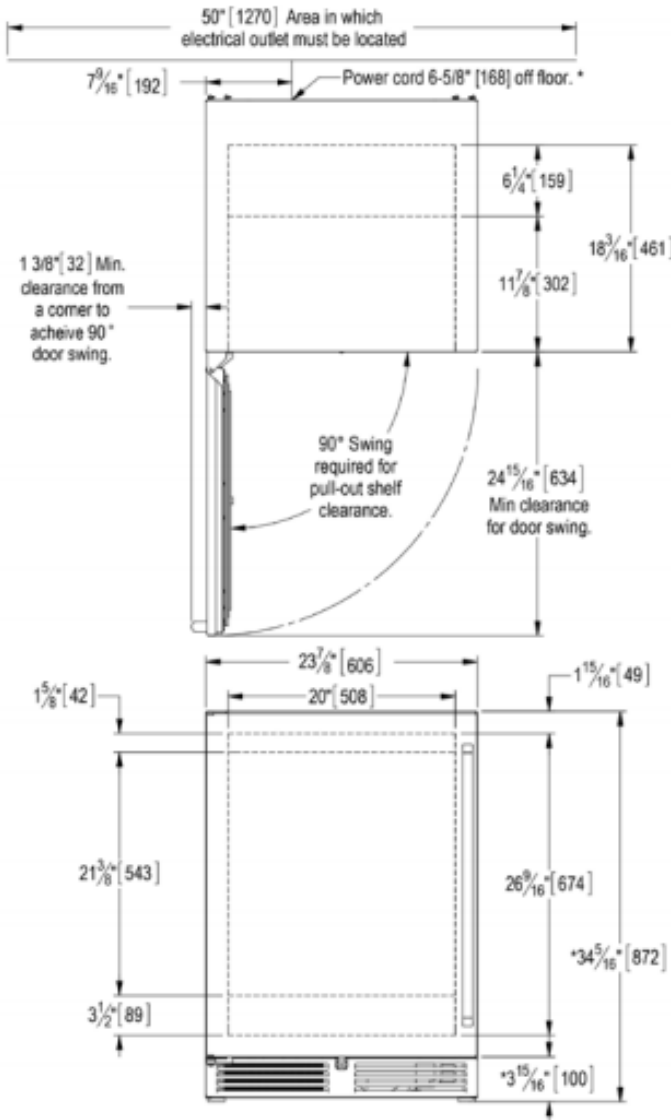

Installation Notes: To achieve 24" install depth, you must recess the outlet 7/8" into the wall directly behind the unit, or place electrical connection adjacent to the installation cavity.

ACCESSORIES

Perlick® 24" SIGNATURE SERIES
WINE RESERVE

* - Leg levelers can add 3/4" [19] to these dimensions when fully extended.