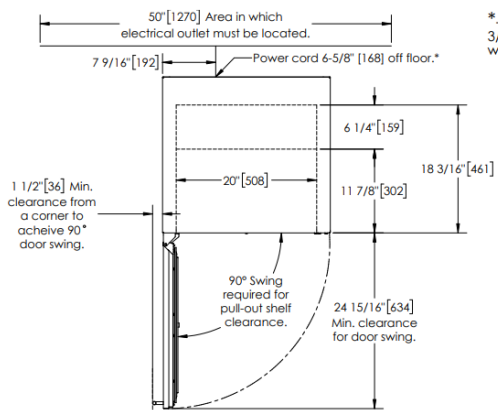

**24" C-SERIES
REFRIGERATOR**

CUSTOMER MODEL NUMBER	REGULATORY MODEL NUMBER	Hinge Side	Lock
HC24RB-4-1L	HC24RB4C-00-SLS0R	Left	No
HC24RB-4-1R	HC24RB4C-00-SRS0R	Right	No
HC24RB-4-2L	HC24RB4C-00-PL00R	Left	No
HC24RB-4-2R	HC24RB4C-00-PR00R	Right	No
HC24RB-4-3L	HC24RB4C-00-TLS0R	Left	No
HC24RB-4-3R	HC24RB4C-00-TRS0R	Right	No
HC24RB-4-4L	HC24RB4C-00-RL00R	Left	No
HC24RB-4-4R	HC24RB4C-00-RR00R	Right	No
HC24RB-4-1LL	HC24RB4C-00-SLSLR	Left	Yes
HC24RB-4-1RL	HC24RB4C-00-SRSLR	Right	Yes
HC24RB-4-2LL	HC24RB4C-00-PL0LR	Left	Yes
HC24RB-4-2RL	HC24RB4C-00-PR0LR	Right	Yes
HC24RB-4-3LL	HC24RB4C-00-TLSLR	Left	Yes
HC24RB-4-3RL	HC24RB4C-00-TRSLR	Right	Yes
HC24RB-4-4LL	HC24RB4C-00-RL0LR	Left	Yes
HC24RB-4-4RL	HC24RB4C-00-RR0LR	Right	Yes
HC24RO-4-1L	HC24RO4C-00-SLS0R	Left	No
HC24RO-4-1R	HC24RO4C-00-SRS0R	Right	No
HC24RO-4-2L	HC24RO4C-00-PL00R	Left	No
HC24RO-4-2R	HC24RO4C-00-PR00R	Right	No
HC24RO-4-1LL	HC24RO4C-00-SLSLR	Left	Yes
HC24RO-4-1RL	HC24RO4C-00-SRSLR	Right	Yes
HC24RO-4-2LL	HC24RO4C-00-PL0LR	Left	Yes
HC24RO-4-2RL	HC24RO4C-00-PR0LR	Right	Yes

Door Models

*- Leg leveler can add 3/4" [19] to these dimensions when fully extended.