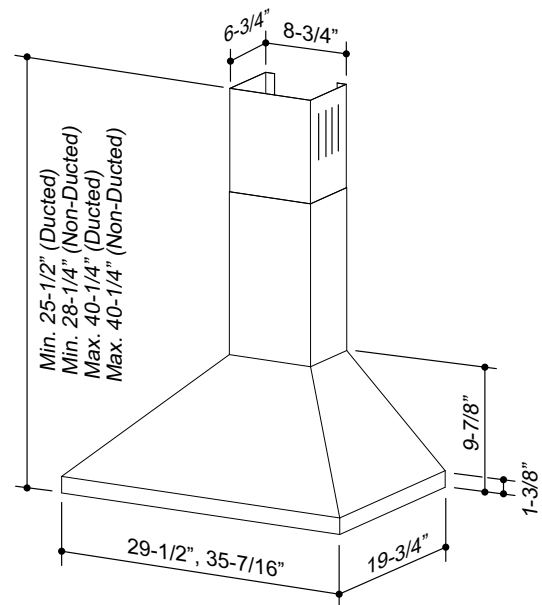

Featuring timeless design that has become an icon of European style, this chimney hood offers bright LED lighting that illuminates the cooktop.

SIZE	MODEL NO.	GREASE FILTERS (replacement)	NON-DUCTED CHARCOAL FILTERS
29-1/2-in.	BW5030SSL	S97018027 (set of 2)	ROUNDFILTER
35-7/16-in.	BW5036SSL	S97018028 (set of 3)	ROUNDFILTER

HVI PERFORMANCE									
Duct Orientation	Size	Damper	Sones			CFM			
			Normal	Medium*	High	Normal	Medium*	High 0.25 in. w.g.	High 0.1 in. w.g.
Round - Vertical	6 in.	Included	1.5	3.5	8.0	130	220	330	350

FEATURES	
Max. Blower Airflow	380 CFM*
Finish	430 Stainless Steel no. 4 Brushed
Wall Mount	Yes
Telescopic Flue	Yes - Accomodates 8-ft. to 9-ft. ceilings
Convertible to non-ducted operation	Yes - Non-Duct Kit RK58 sold separately
Blower type	Single, Centrifugal
Cord-connected	Yes
Control type	5-Pushbuttons • Blower on-off • Blower low speed • Blower medium speed • Blower high speed • Light on-off
Lighting	2 x LED Modules 5.5 W, (included)
Grease Filters	Dishwasher-safe with quick-release latch

AC INPUT	
120V, 60 Hz - 2.6 AMPS	

OPTIONAL ACCESSORIES (sold separately)	
Flue Extension for 10-ft. ceiling	FXN58SS
Non-Duct Kit	RK58

MINIMUM MOUNTING HEIGHT	
30-in. from cooktop to bottom of hood	

LIMITED WARRANTY	
1-year	

FOR INDOOR USE ONLY

HVI-2100 CERTIFIED RATINGS comply with new testing technologies and procedures prescribed by the Home Ventilating Institute, for off-the-shelf products, as they are available to consumers. Product performance is rated at 0.1 in. static pressure, based on tests conducted in AMCA's state-of-the-art test laboratory. Sones are a measure of humanly-perceived loudness, based on laboratory measurements. * Where noted performance rating is not HVI certified but was established in accordance with HVI Standardized test procedure.