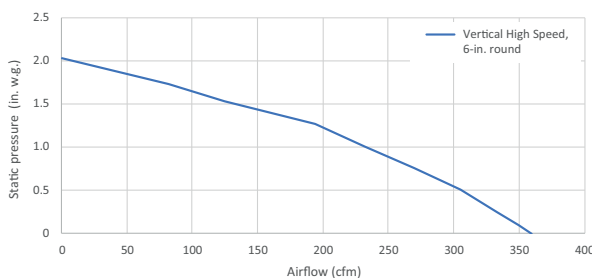

Featuring timeless design that has become an icon of European style, this chimney hood offers bright LED lighting that illuminates the cooktop.

SIZE	MODEL NO.	GREASE FILTERS (replacement)	NON-DUCTED CHARCOAL FILTERS
29-1/2-in.	BW5030SSL	S97018027 (set of 2)	ROUNDFILTER
35-7/16-in.	BW5036SSL	S97018028 (set of 3)	ROUNDFILTER

HVI PERFORMANCE									
Duct Orientation	Size	Damper	Sones			CFM			
			Normal	Medium*	High	Normal	Medium*	High 0.25 in. w.g.	High 0.1 in. w.g.
Round - Vertical	6 in.	Included	1.5	3.5	8.0	130	220	330	350

FEATURES	
Max. Blower Airflow	380 CFM*
Finish	430 Stainless Steel no. 4 Brushed
Wall Mount	Yes
Telescopic Flue	Yes - Accomodates 8-ft. to 9-ft. ceilings
Convertible to non-ducted operation	Yes - Non-Duct Kit RK58 sold separately
Blower type	Single, Centrifugal
Cord-connected	Yes
Control type	5-Pushbuttons • Blower on-off • Blower low speed • Blower medium speed • Blower high speed • Light on-off
Lighting	2 x LED Modules 5.5 W, (included)
Grease Filters	Dishwasher-safe with quick-release latch

AC INPUT	
120V, 60 Hz - 2.6 AMPS	

OPTIONAL ACCESSORIES (sold separately)	
Flue Extension for 10-ft. ceiling	FXN58SS
Non-Duct Kit	RK58

MINIMUM MOUNTING HEIGHT	
30-in. from cooktop to bottom of hood	

LIMITED WARRANTY	
1-year	

FOR INDOOR USE ONLY

HVI-2100 CERTIFIED RATINGS comply with new testing technologies and procedures prescribed by the Home Ventilating Institute, for off-the-shelf products, as they are available to consumers. Product performance is rated at 0.1 in. static pressure, based on tests conducted in AMCA's state-of-the-art test laboratory. Sones are a measure of humanly-perceived loudness, based on laboratory measurements. * Where noted performance rating is not HVI certified but was established in accordance with HVI Standardized test procedure.