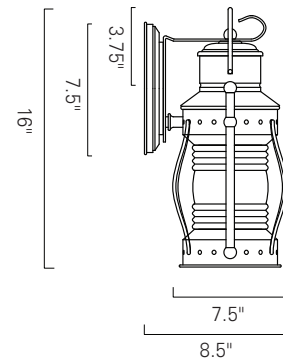

Norwell Lighting

Product Name **Seafarer**
 Model Number **1105 1107 1108**
 Project Name _____
 Fixture Type _____ Quantity _____

INC

Product Name / Model / Dimensions					Finish Options	Glass	Lamping Options
Seafarer Large Wall - 1105 Seafarer Small Wall - 1108 Seafarer Post - 1107					Standard Bronze (BR)	Standard Clear (CL)	Standard Incandescent (1) 75 Watt Edison
	Height	Width	Projection	TTO			
1105	16"	7.5"	8.5"	3.75"			
1108	12.5"	4.75"	6.75"	3.325"			
1107	20.5"	7.5"					
1105 Backplate 7.5" Diameter 1107 Backplate 6.75" Diameter							