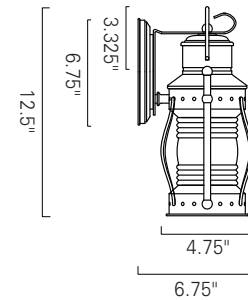

Norwell Lighting

Product Name **Seafarer**
 Model Number **1105 1107 1108**
 Project Name _____
 Fixture Type _____ Quantity _____

INC

Product Name / Model / Dimensions					Finish Options	Glass	Lamping Options
Seafarer Large Wall - 1105 Seafarer Small Wall - 1108 Seafarer Post - 1107					Standard Bronze (BR)	Standard Clear (CL)	Standard Incandescent (1) 75 Watt Edison
	Height	Width	Projection	TTO			
1105	16"	7.5"	8.5"	3.75"			
1108	12.5"	4.75"	6.75"	3.325"			
1107	20.5"	7.5"					
1105 Backplate 7.5" Diameter 1107 Backplate 6.75" Diameter							