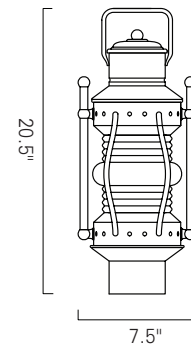

Norwell Lighting

Product Name **Seafarer**
 Model Number **1105 1107 1108**
 Project Name _____
 Fixture Type _____ Quantity _____

INC

Product Name / Model / Dimensions					Finish Options	Glass	Lamping Options
Seafarer Large Wall - 1105 Seafarer Small Wall - 1108 Seafarer Post - 1107					Standard Bronze (BR)	Standard Clear (CL)	Standard Incandescent (1) 75 Watt Edison
	Height	Width	Projection	TTO			
1105	16"	7.5"	8.5"	3.75"			
1108	12.5"	4.75"	6.75"	3.325"			
1107	20.5"	7.5"					
1105 Backplate 7.5" Diameter 1107 Backplate 6.75" Diameter							