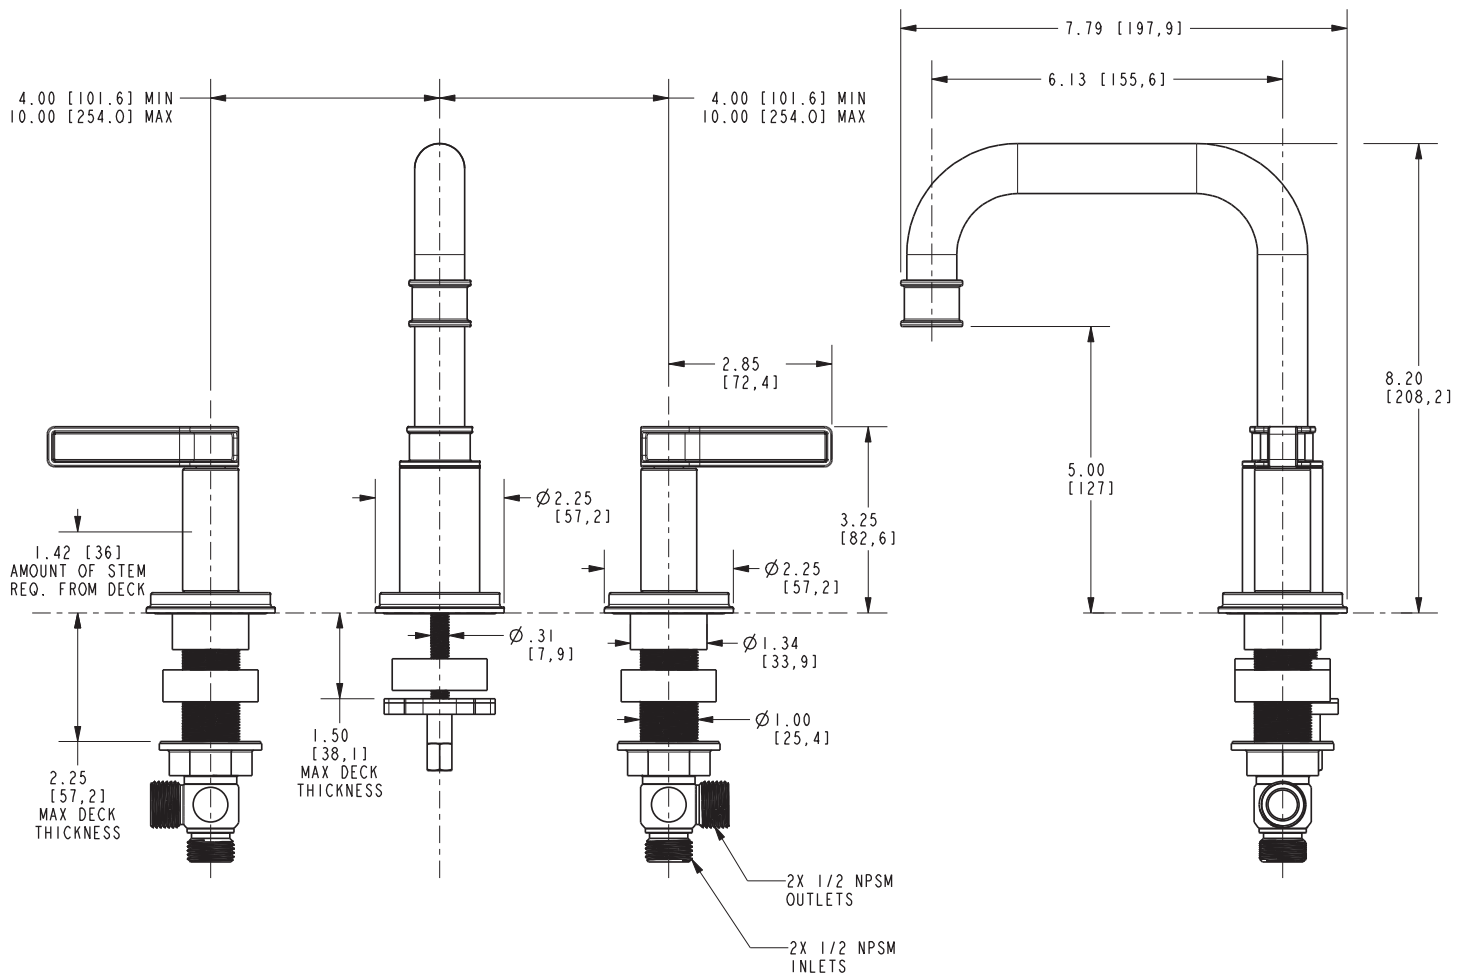

**Features**

- Solid brass construction
- Brass valve bodies
- Quarter-turn washerless ceramic disc valve cartridges
- Spout assembly with integral supply hoses
- Push Pop-Up drain with tailpiece
- 5.00" (12.7 cm) spout height at outlet
- 6.13" (15.6 cm) spout reach (c-c)
- For 8" (20.3 cm) centers - Maximum 20" (50.8 cm)
- ADA Compliant
- 1.2 GPM (4.5 LPM) Max

**Product Specification** Add "Color / Finish" suffix to Model number, below.

The two-handle Widespread Lavatory Faucet shall be made of solid brass construction. Faucet shall incorporate a spout assembly with integral supply hoses and feature brass valve bodies with quarter-turn washerless ceramic disc valve cartridges. Faucet shall have a 1.2 gallon (4.5 liter) per minute maximum flow rate. Product shall be for 8" (20.3 cm) centers - Maximum 20" (50.8 cm). Product shall incorporate a 5.00" (12.7 cm) spout height at outlet and a 6.13" (15.6 cm) spout reach (c-c). Faucet shall include a Push Pop-Up drain with tailpiece and incorporate lever handles. Widespread Lavatory Faucet shall be Newport Brass Model 3270/\_\_\_\_\_.

## PRODUCT DIMENSIONS *(Units are in inches)*

Product Dimensions are provided for reference only. For specific product installation guidelines, please reference the Installation Instructions of the product being installed.