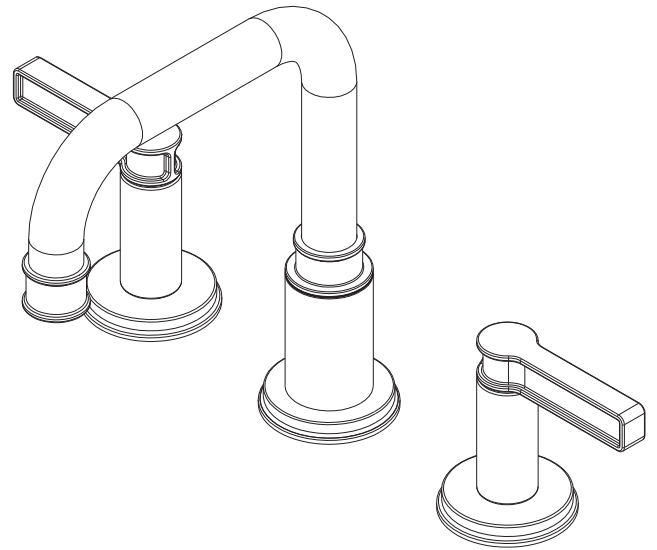

Features

- Solid brass construction
- Brass valve bodies
- Quarter-turn washerless ceramic disc valve cartridges
- Spout assembly with integral supply hoses
- Push Pop-Up drain with tailpiece
- 5.00" (12.7 cm) spout height at outlet
- 6.13" (15.6 cm) spout reach (c-c)
- For 8" (20.3 cm) centers - Maximum 20" (50.8 cm)
- ADA Compliant
- 1.2 GPM (4.5 LPM) Max

Codes / Standards Compliance

Meets or exceeds the following at date of manufacture:

- ASME A112.18.1/CSA B125.1-18
- IAMPO/cUPC
- NSF/ANSI 61, SECTION 9
- NSF/ANSI 372
- IPC
- ADA & ICC/ANSI A117.1
- Energy Policy Act of 1992
- EPA WaterSense
- California Energy Commission
- All applicable US Federal and State material regulations

Colors / Finishes

- 10B: Oil Rubbed Bronze
- 15: Polished Nickel
- 15S: Satin Nickel - PVD
- 26: Polished Chrome
- Other: Refer to the Newport Brass catalog for additional color/finish options.

Widespread Lavatory Faucet

3270

Specified Model

Model	Description	Colors | Finishes
3270	Widespread Lavatory Faucet	☐ 10B ☐ 15 ☐ 15S ☐ 26 ☐ Other

Product Specification Add "Color / Finish" suffix to Model number, below.

The two-handle Widespread Lavatory Faucet shall be made of solid brass construction. Faucet shall incorporate a spout assembly with integral supply hoses and feature brass valve bodies with quarter-turn washerless ceramic disc valve cartridges. Faucet shall have a 1.2 gallon (4.5 liter) per minute maximum flow rate. Product shall be for 8" (20.3 cm) centers - Maximum 20" (50.8 cm). Product shall incorporate a 5.00" (12.7 cm) spout height at outlet and a 6.13" (15.6 cm) spout reach (c-c). Faucet shall include a Push Pop-Up drain with tailpiece and incorporate lever handles. Widespread Lavatory Faucet shall be Newport Brass Model 3270/_____.