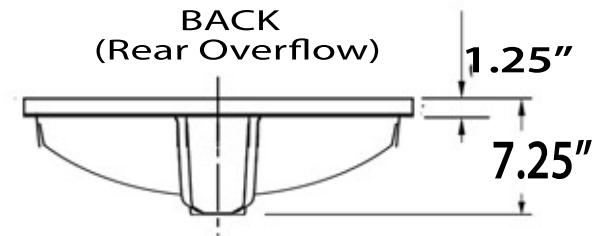

Great Point Collection

Vitreous China Bath Sinks

MODEL:

UM-2112-W

Overall Dimensions	Interior Bowl	Overflow	Height, Depth	Drain Opening
23.5" x 14.5"	20.5" x 12.25"	Yes	7.25", 5.75"	1.75"

FEATURES

- Nominal Dimensions - actual may vary by 1/4"
- Template included
- Vitreous China undermount with porcelain enamel glaze
- Limited Manufacturers Warranty
- With Overflow
- Undermount installation
- cUPC certified