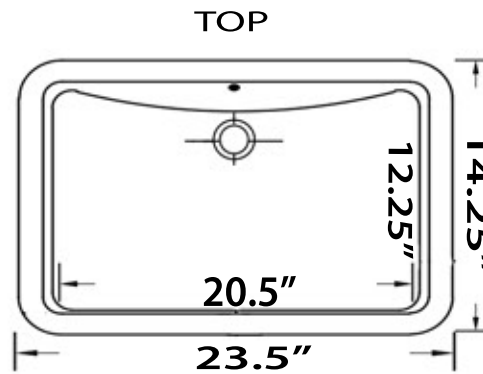

Great Point Collection

Vitreous China Bath Sinks

MODEL:

UM-2112-W

Overall Dimensions	Interior Bowl	Overflow	Height, Depth	Drain Opening
23.5" x 14.5"	20.5" x 12.25"	Yes	7.25", 5.75"	1.75"

FEATURES

- Nominal Dimensions - actual may vary by 1/4"
- Template included
- Vitreous China undermount with porcelain enamel glaze
- Limited Manufacturers Warranty
- With Overflow
- Undermount installation
- cUPC certified