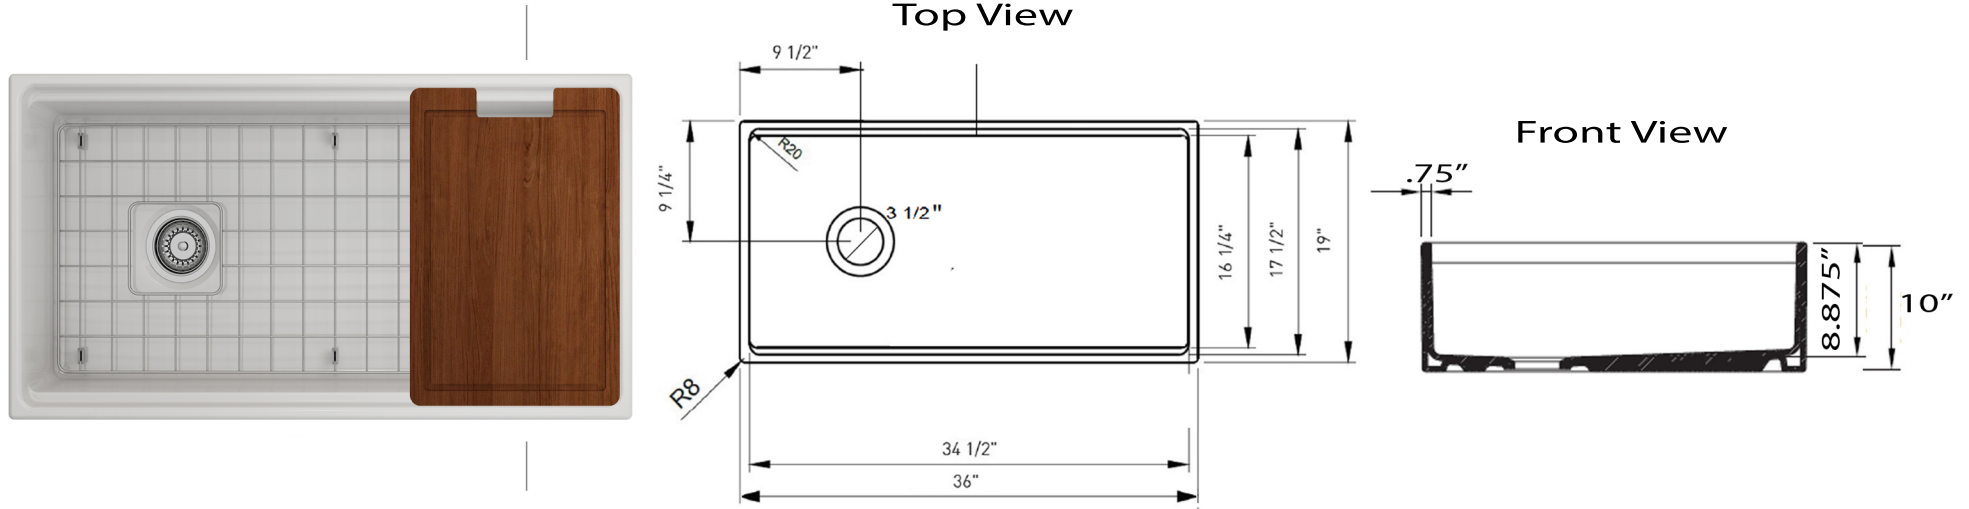

# Cape Collection

Premium Genuine Fireclay Reversible 36-Inch  
Workstation Farmhouse Apron Sink

Model: T-PS36W

Overall Dimensions	Interior Bowl - Basin	Apron Height	Bowl Depth	Drain Dimensions
36" x 19" x 10"	34.5" x 17.5" x 8.88"	10"	8.875" at drain	3.5" Opening

## Features

- Grid, Drain & Cutting board included
- Built In ledge holds included cutting board
- Premium Fireclay Sink
- Reversible -Side-set drain - can be placed on either side
- Sloped basin for superior drainage
- Material is sound absorbing and stain-resistant
- Non-porous surface is hygienic and scratch resistant
- Nominal dimensions - may vary by .25"
- Due to sink thickness - may require an extended flange
- Requires Apron style base cabinet