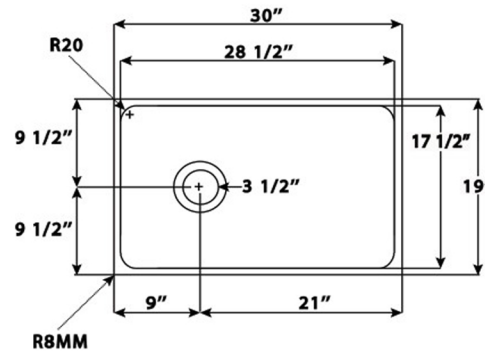

Cape Collection  
Premium Fireclay Farmhouse Apron Sink

MODEL:  
T-FCFS3019G-OSD

| Overall Dimensions | Interior Dimensions | Apron Height | Bowl Depth | Drain Dimensions |
|--------------------|---------------------|--------------|------------|------------------|
| 30" x 19"          | 28.5" x 17.5"       | 10"          | 8.825"     | 3.5" Opening     |