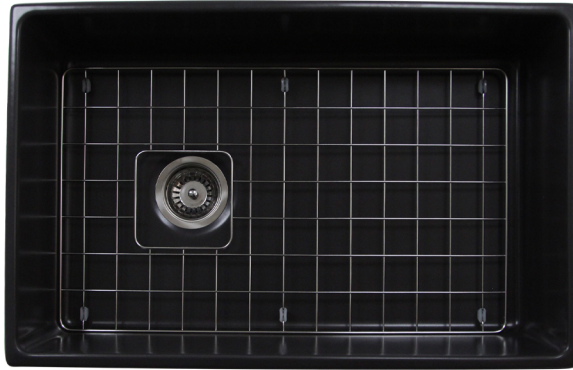

Cape Collection  
Premium Fireclay Farmhouse Apron Sink

MODEL:  
T-FCFS3019G-OSD

| Overall Dimensions | Interior Dimensions | Apron Height | Bowl Depth | Drain Dimensions |
|--------------------|---------------------|--------------|------------|------------------|
| 30" x 19"          | 28.5" x 17.5"       | 10"          | 8.825"     | 3.5" Opening     |

**FEATURES:**

- Custom cabinet base required - Heavy 2 person lift recommended
- Fireclay is hygienic with a glazed surface that inhibits bacterial growth better than stainless steel
- Includes bottom grid and drain
- Due to firing process, shrinking will occur. Nominal dimensions may vary by .25"
- Limited manufacturer's warranty
- Professional installation recommended