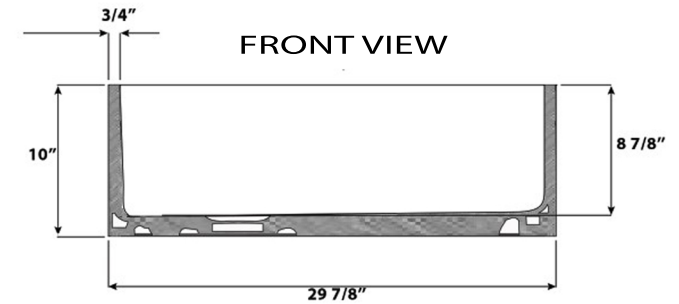

Cape Collection  
Premium Fireclay Farmhouse Apron Sink

MODEL:  
T-FCFS3019G-OSD

| Overall Dimensions | Interior Dimensions | Apron Height | Bowl Depth | Drain Dimensions |
|--------------------|---------------------|--------------|------------|------------------|
| 30" x 19"          | 28.5" x 17.5"       | 10"          | 8.825"     | 3.5" Opening     |