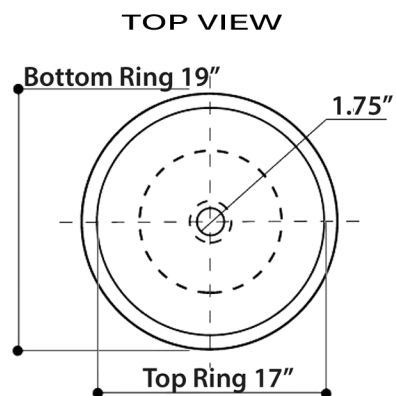

## Fireclay Bathroom Vanity Sink

**MODEL:**  
RC74040PG "St. Bart"

Overall Dimensions	Interior Bowl	Interior Depth	Exterior Height	Drain Dimensions
19" Diameter	17" Diameter, top	5.25"	6.75" overall 4" from counter	1.75"

### FEATURES

- Genuine Italian Fireclay
- Nominal Dimensions - Actual may vary by 1/4"
- Semi-recessed vessel mount; Template Not Included
- Hand-painted with genuine platinum and 24k gold
- No Overflow
- Made in Italy
- Do not clean with abrasive cleansers or pads
- Limited Warranty For Manufacturer Defects