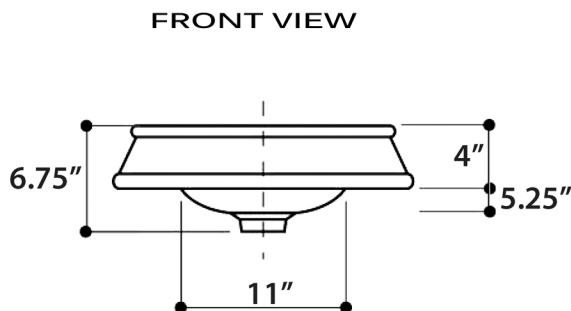

## Fireclay Bathroom Vanity Sink

**MODEL:**  
RC74040PG "St. Bart"

Overall Dimensions	Interior Bowl	Interior Depth	Exterior Height	Drain Dimensions
19" Diameter	17" Diameter, top	5.25"	6.75" overall 4" from counter	1.75"

### FEATURES

- Genuine Italian Fireclay
- Nominal Dimensions - Actual may vary by 1/4"
- Semi-recessed vessel mount; Template Not Included
- Hand-painted with genuine platinum and 24k gold
- No Overflow
- Made in Italy
- Do not clean with abrasive cleansers or pads
- Limited Warranty For Manufacturer Defects