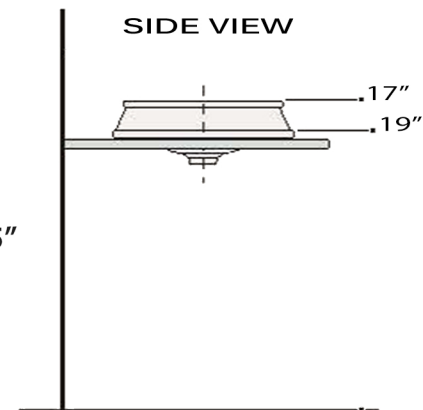

## Fireclay Bathroom Vanity Sink

**MODEL:**  
RC74040PG "St. Bart"

Overall Dimensions	Interior Bowl	Interior Depth	Exterior Height	Drain Dimensions
19" Diameter	17" Diameter, top	5.25"	6.75" overall 4" from counter	1.75"

### FEATURES

- Genuine Italian Fireclay
- Nominal Dimensions - Actual may vary by 1/4"
- Semi-recessed vessel mount; Template Not Included
- Hand-painted with genuine platinum and 24k gold
- No Overflow
- Made in Italy
- Do not clean with abrasive cleansers or pads
- Limited Warranty For Manufacturer Defects