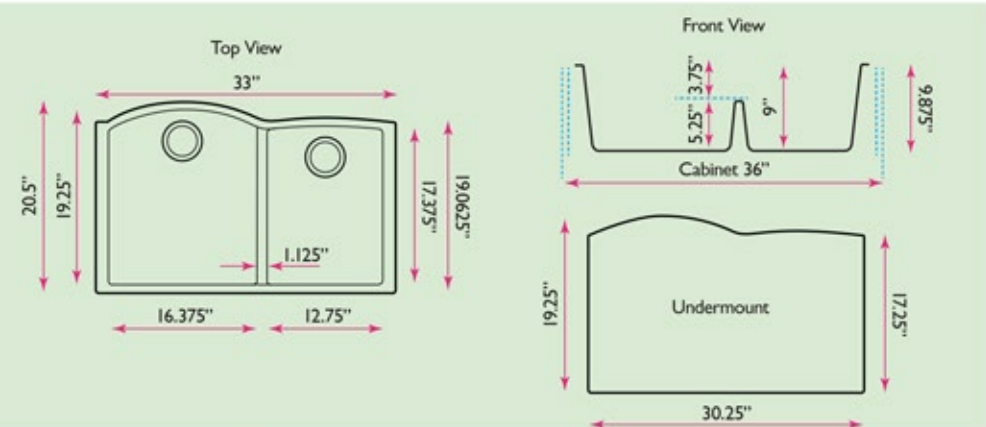

# Plymouth Collection

33 Inch Single Bowl Undermount  
Granite Composite Kitchen Sink

model:

**PR6040-TR-UM**

# Nantucket

S I N K S

www.NantucketSinksUSA.com  
info@nantucketsinksusa.com

SPECS

OVERALL DIMENSIONS	INTERIOR BOWLS	BOWL DEPTH	DRAIN DIMENSIONS	BOTTOM GRID
33" x 20.5" x 9.875"	19.25" x 16.375" Large 17.375" x 12.75" Small	9"	3.5" Standard Opening	Not Included