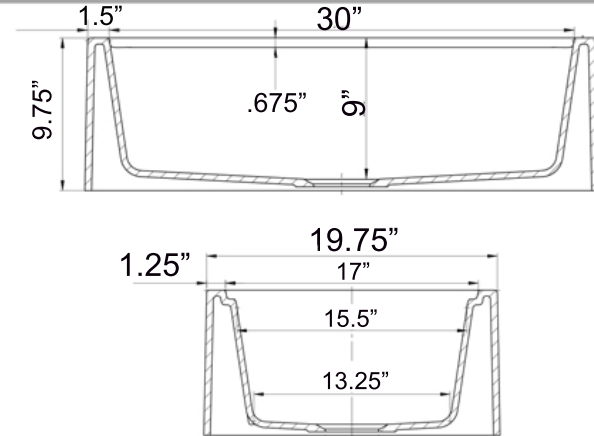

Plymouth Collection

Premium Granite Composite Farmhouse Apron Sink
Workstation with included Cutting Board

MODEL:
PR3320-APS-TI

Overall Dimensions	Interior Bowl Opening	Apron Height	Bowl Depth	Drain Dimensions
32.75" x 19.75" x 9.75"	30" x 17" top edge 28" x 15.5" basin	9.75"	9"	3.5" - drain included

Features

- Apron or custom base cabinet required
- Reversible design - 2 corner radius options
- Stainless Steel Roll Up Mat (RUM165) included
- Wood Cutting board Included
- Due to sink thickness - may require an extended flange
- Material is sound absorbing and stain resistant
- Non-porous surface is hygienic and scratch resistant
- Inside basin is sloped for superior drainage
- included matching disposal flange and basket strainer.