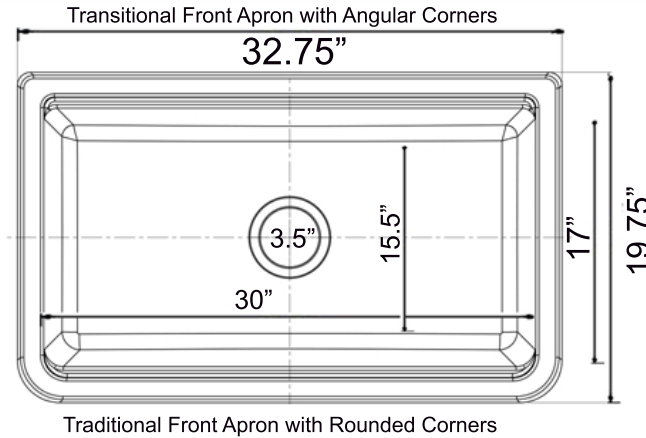

Plymouth Collection

Premium Granite Composite Farmhouse Apron Sink
Workstation with included Cutting Board

MODEL:
PR3320-APS-TI

Overall Dimensions	Interior Bowl Opening	Apron Height	Bowl Depth	Drain Dimensions
32.75" x 19.75" x 9.75"	30" x 17" top edge 28" x 15.5" basin	9.75"	9"	3.5" - drain included

Features

- Apron or custom base cabinet required
- Reversible design - 2 corner radius options
- Stainless Steel Roll Up Mat (RUM165) included
- Wood Cutting board Included
- Due to sink thickness - may require an extended flange
- Material is sound absorbing and stain resistant
- Non-porous surface is hygienic and scratch resistant
- Inside basin is sloped for superior drainage
- included matching disposal flange and basket strainer.