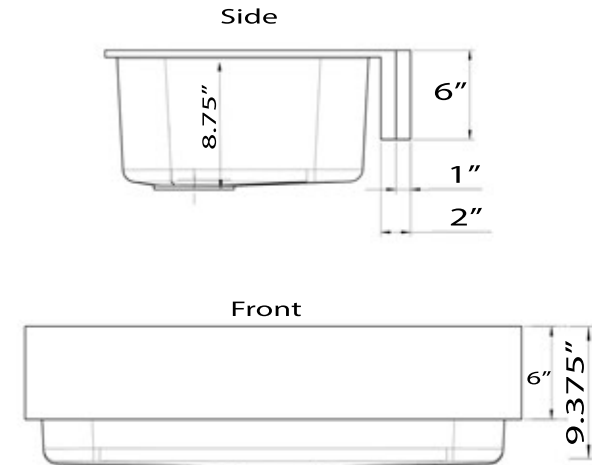

Glacierstone Collection

Single Bowl Retrofit Farmhouse Apron Sink

MODEL:
NS-GSEZA32S

Overall Dimensions	Interior Bowl	Apron Height	Compatible Grid	Drain Dimensions
30.75" x 20.5" x 9.375"	29.75" x 16" x 8.75"	6"	Included	3.5" Opening

PROJECT/ NAME:

ARCHITECT/CONTRACTOR:

MODEL:

JOB NOTES:

ATTENTION!

Designed for framed cabinets. The distance from cabinet top to the cabinet door must be greater than six inches.