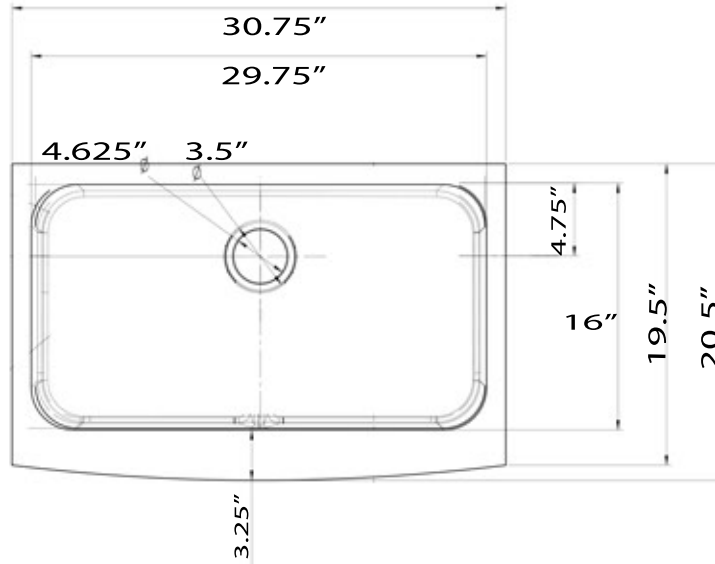

Glacierstone Collection

Single Bowl Retrofit Farmhouse Apron Sink

MODEL:
NS-GSEZA32S

Overall Dimensions	Interior Bowl	Apron Height	Compatible Grid	Drain Dimensions
30.75" x 20.5" x 9.375"	29.75" x 16" x 8.75"	6"	Included	3.5" Opening

PROJECT/ NAME:

ARCHITECT/CONTRACTOR:

MODEL:

JOB NOTES:

ATTENTION!

Designed for framed cabinets. The distance from cabinet top to the cabinet door must be greater than six inches.