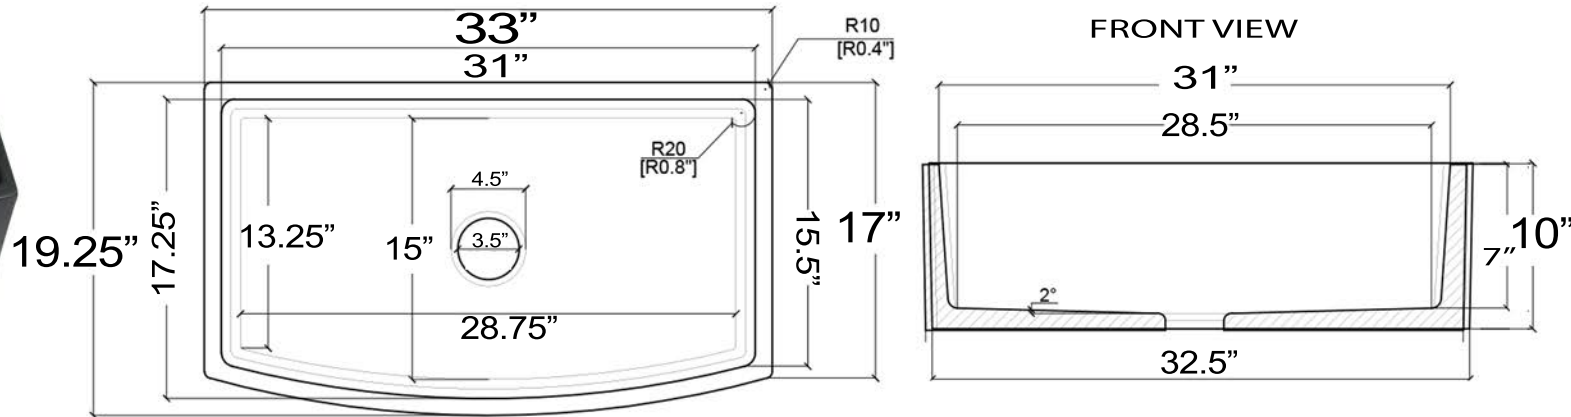

Vineyard Collection

Premium Curved Apron Fireclay Farmhouse Sink

Nantucket

S I N K S

MODEL:

FCFS3320CA-MB

www.NantucketSinksUSA.com
info@nantucketsinksusa.com

Overall Dimensions	Interior Bowl	Apron Height	Bowl Depth	Drain Dimensions
33 x 19.25 x 10"	31" x 17.25" top /front 28.75" x 13.25" bottom/ side	10"	9" at center 7" at side	3.5" Opening

- (Nominal Dimensions*) Actual Dimensions may vary by 1/2"
- Template Not included
- Custom/Apron Cabinet Required- internal cradle to support sink
- Very Heavy 2 Person lift Recommended

Project Name: _____