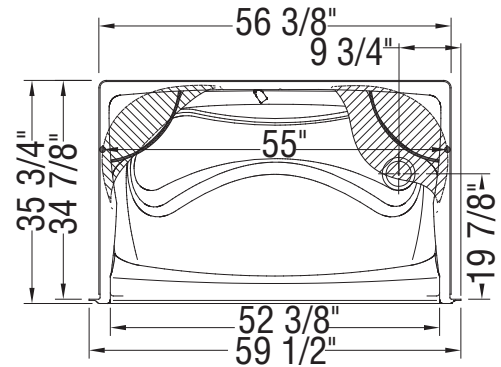

Left seat / Right foot rest

Left foot rest / Right seat

Two seats

Flat surface for the installation of the valve 8-in. diameter  
All dimensions are approximate. Structure measurements  
must be verified against the unit to ensure proper fit.