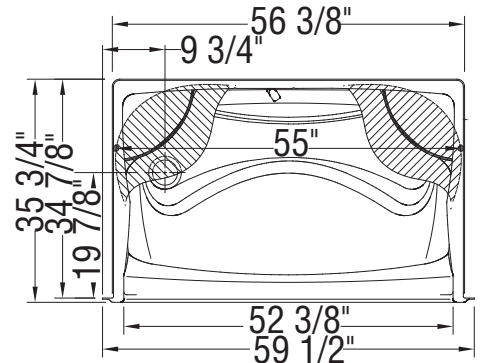

Left seat / Right foot rest

Left foot rest / Right seat

Two seats

Flat surface for the installation of the valve 8-in. diameter  
All dimensions are approximate. Structure measurements  
must be verified against the unit to ensure proper fit.