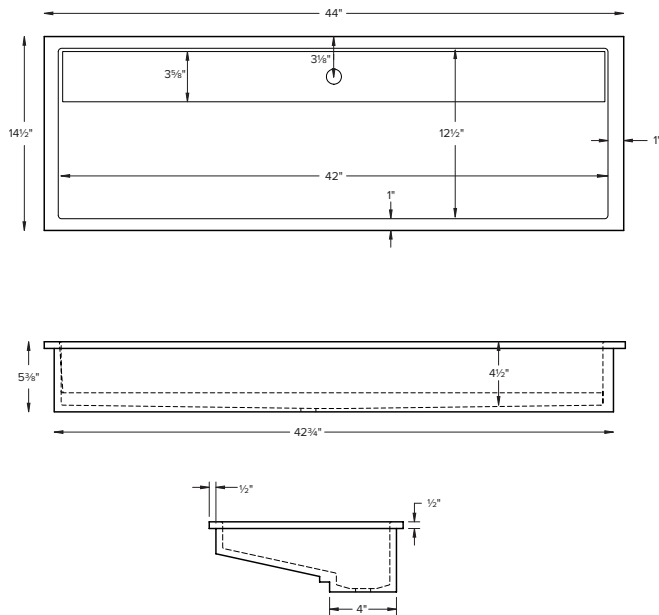

Wymara 4

Wymara 4 features a concealed drain cover.
Shown above with cover removed.

MODEL 774
44" x 14.5" x 5.375" Bowl: 42" x 12.5"
UNDERMOUNT ONLY
SculptureStone®
45 lbs / 20 kg

Due to its handcrafted nature, always measure sink on-site to ensure cut-out accuracy.

Shown above without drain cover.

ORDERING AND INSTALLATION

- 1.5" drain opening
- Optional overflow available for undermount (check local codes)
- Undermount only. Measure on site to achieve the proper cut-out size.
- Lip detail will accommodate commonly used undermount hardware. Undermount hardware is not included.
- One-piece construction using Engineered SculptureStone® (ESS) material.
- Non-porous, stain-, mold- and mildew-resistant SculptureStone®
- Material is approximately 70% organic
- Five-Year Limited Residential Warranty

• Before discarding packaging, check for accessories that may be inside.
• All product measurements are ±1/2".
• Specifications and configurations are subject to change without notice.
• Measurements herein supersede all others published prior to publication date below.