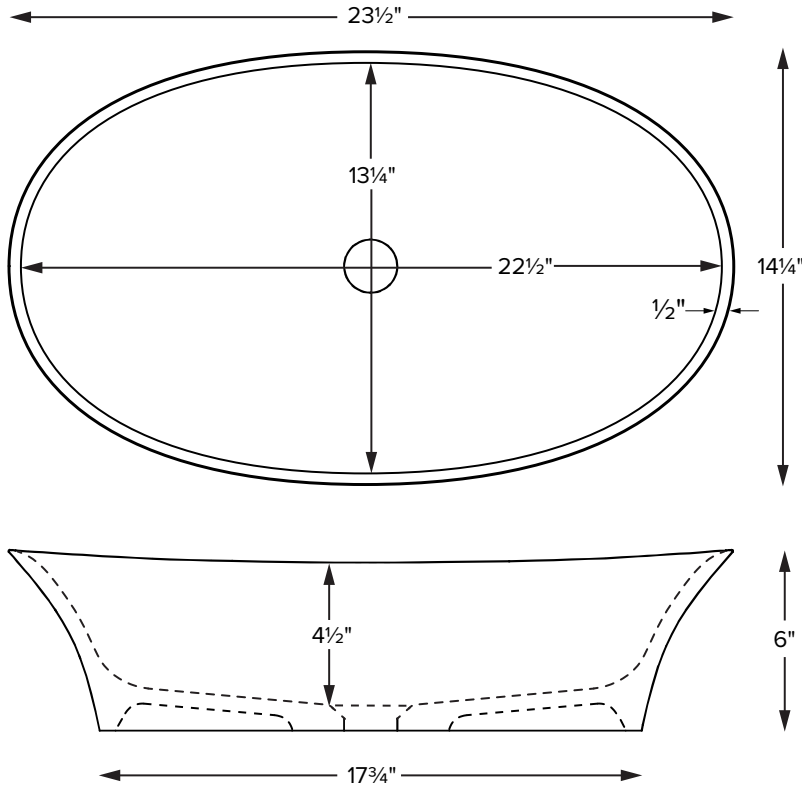

Maricela

MODEL 606
23.5" x 14.25" x 6"
VESSEL STYLE
<b>Mineral Composite</b>
18 lbs / 8 kg

Base dimensions on counter top: 17<sup>3</sup>/<sub>4</sub>" x 10<sup>3</sup>/<sub>4</sub>"  
 Always measure sink on-site to ensure cut-out accuracy.

*Must be ordered at time of purchase*

- White, matte finish (MWH)
- Gray, matte finish only (MGY)
- Black, matte finish only (MBK)

**ORDERING AND INSTALLATION**

- 1.75" drain opening
- Accommodates 1.25" to 1.5" OD lavatory drain kit
- Not available with an overflow
- One-piece construction
- Limited Lifetime Residential Product Warranty

• Before discarding packaging, check for accessories that may be inside.  
 • All product measurements are ±1/2".  
 • Specifications and configurations are subject to change without notice.  
 • Measurements herein supersede all others published prior to publication date below.