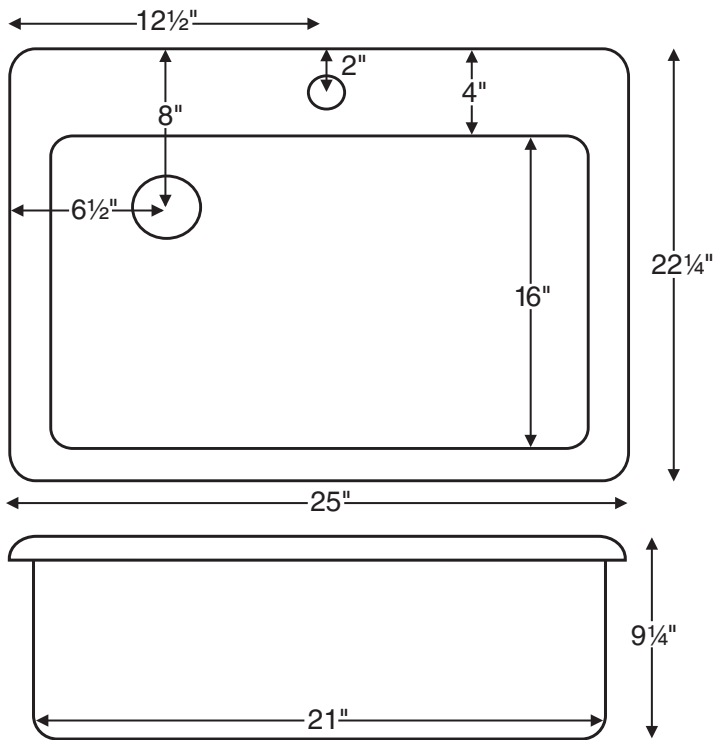

MBKS40

25" x 22.25"

Bowl depth: 9.25"

Installation: Drop-in or undermount

Material: Acrylic

Shipping Weight: 15 lbs / 7 kg

Options *Must be ordered at time of purchase.*

White (MBKS40W)

Biscuit (MBKS40B)

Quick Ship (QUISINKSH) reduces lead time
please call for availability

CONSTRUCTION AND STANDARD FEATURES

- Accommodates 3.5" kitchen drain.
- Can be undermounted or caulked directly to the countertop without the use of clips or channels.
- Sink comes without holes for faucet valves; up to 4 holes drilled by MTI at no additional charge. Please indicate number of holes on order.
- Durable cast acrylic shell is extremely scratch- and stain-resistant. Up to 30% thicker and stronger than other makes.
- Non-porous highly renewable surface makes cleaning and sanitizing faster and more effective.
- 1-year limited residential and commercial warranty.

• All product measurements are $\pm 1/2"$.
• Specifications and configurations are subject to change without notice.
• Measurements herein supersede all others published prior to publication date below.