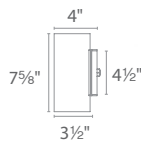

WS-W9102

Fixture Type:

Catalog Number:

Project: _____

Location: _____

PRODUCT DESCRIPTION

A sleek, minimalist profile supported by precision engineering using advanced proprietary LED technology. Integral reflectors ensure high performance optics for accent and wall wash lighting, pathway and facade illumination and building security.

FEATURES

- Up & down light
- ADA compliant, low profile design
- ETL & cETL wet location listed, IP66 rated
- WS-W9101 is Dark Sky Friendly
- Driver located inside fixture
- Universal driver (120V-220V-277V)
- 50,000 hour rated life
- Color Temp: 3000K 2700K / 4000K available special order
- CRI: 90

SPECIFICATIONS

Construction:

Light Source: High output LED.

Finish: Brushed Aluminum (AL), Black (BK), Bronze (BZ), White (WT)

Standards: ETL & cETL wet location listed IP 65. ADA compliant.

ORDER NUMBER

	Type	Model	Wattage	LED Lumens	Delivered Lumens	Finish
	Down Light	WS-W9101	17W	1167	861	AL <i>Brushed Aluminum</i> BK <i>Black</i> BZ <i>Bronze</i> WT <i>White</i>
	Up & Down Light	WS-W9102	29W	2334	1613	

Example: **WS-W9101-AL**

For 2700K add "-27"; 4000K add "-40" before the finish: **WS-W9102-40-BZ**

modernforms.com
Phone (800) 526.2588
Fax (800) 526.2585

Headquarters/Eastern Distribution Center
44 Harbor Park Drive
Port Washington, NY 11050

Central Distribution Center
1600 Distribution Ct
Lithia Springs, GA 30122

Western Distribution Center
1750 Archibald Avenue
Ontario, CA 91760