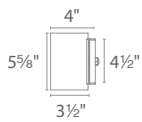

VESSEL – model: WS-W91

LED Exterior Sconce

WS-W9101