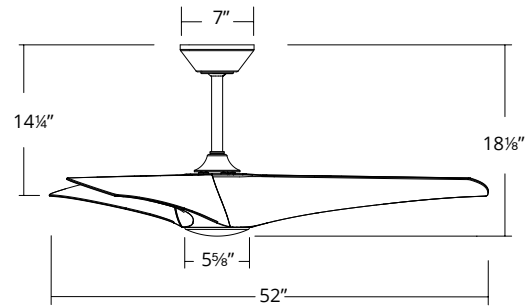

ZEPHYR

FR-W2006-52L

52" Ceiling Fan

MODERN FORMS

SMART FANS

PRODUCT DESCRIPTION

With smart controls and a discreet DC Motor, Zephyr is a form of luxury that comes in a stylish three blade design. A robust LED luminaire with artisan-crafted opal glass and thick aerodynamically soundless blades round out the design. Available in four rich architectural finishes. The Modern Forms app allows for full control of one or many smart fans and integration with current smart home control systems including Control4 and Samsung SmartThings.

FEATURES

- 6 fan speeds through both Summer and Winter Modes
- Silent DC motor
- Optional LED luminaire kit included
- Includes BT remote control
- Optional wall control sold separately
- Compatible with Modern Forms app

AIRFLOW/ENERGY EFFICIENCY

Weighted-Average/High Airflow CFM:	2975/4655**
Weighted-Average/High Energy Use (W):	13/22
Estimated Yearly Energy Cost ($):	6
Weighted-Average/High Efficiency (CFM/W):	141/141
Max RPM:	161

ORDER NUMBER

Model	Housing	Blade
FR-W2006-52L	GH <i>Graphite</i>	WW <i>Weathered Wood</i>
	MB <i>Matte Black</i>	DK <i>Distressed Koa</i>
	MB <i>Matte Black</i>	MB <i>Matte Black</i>
	MW <i>Matte White</i>	MW <i>Matte White</i>

Example: **FR-W2006-52L-MB**

For 2700K add "-27" ; for 3500K add "-35" before the finish: **FR-W2006-52L-27-MB**

*Results may vary based on application and surroundings.

*This fan comes uni-pack - blade select options are not available

** Airflow tested with 8-inch rod

SPECIFICATIONS

Construction:	Aluminum, ABS
Blade:	16° Pitch, 52" sweep
Downrod:	3/4"W X 4.5"H included + 3/4"W + 8"H included
Mounting Slope:	Up to 30°
Wire:	80"
Hanging Weight:	17 lbs
Total Power:	47W
Standards:	UL/cUL Wet Location listed, Title 24 JA8-2016 Compliant, Title 20, Energy Star rated
Motor Type:	120 x 20 sensorless DC motor

WIRELESS PERFORMANCE

Wi-Fi Range:	Up to 150 ft*
Bluetooth Range:	Up to 150 ft*

LUMINAIRE PERFORMANCE

Light Source:	LED
Light Wattage:	20W
Lumens/Delivered Lumens:	1600/1030
Dimming:	Integrated
CRI:	90
Color Temperature:	3000K (2700K/3500K options available)
Rated Life:	50,000 hours

The Modern Forms app synchronizes seamlessly with smart home devices you already own

modernforms.com
Phone (800) 526.2588
Fax (800) 526.2585

Headquarters/Eastern Distribution Center
44 Harbor Park Drive
Port Washington, NY 11050

Central Distribution Center
1600 Distribution Ct
Lithia Springs, GA 30122

Western Distribution Center
1750 Archibald Avenue
Ontario, CA 91760