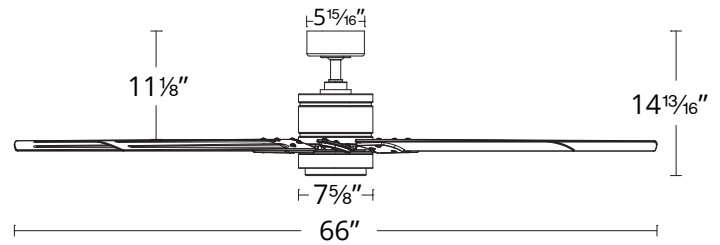

RENEGADE

FR-W2001-66L

66" Ceiling Fan

MODERN FORMS SMART FANS

PRODUCT DESCRIPTION

An industrial modern design that performs indoors and out. Renegade features Wet Rated weather-resistant aluminum housing and finishes to meet the elements head on. Designed with refined proportions and generous scale, enjoy its upscale aesthetic and powerful air movement.

FEATURES

- 6 fan speeds through both Summer and Winter Modes
- Silent DC motor
- Optional LED light kit included
- Includes BT remote control
- Optional wall control sold separately
- Compatible with Modern Forms app

AIRFLOW/ENERGY EFFICIENCY

Weighted-Average/High Airflow CFM:	7069/10146
Weighted-Average/High Energy Use (W):	27/38
Estimated Yearly Energy Cost ($):	8
Weighted-Average/High Efficiency (CFM/W):	261/259
Max RPM:	120

ORDER NUMBER

Model	Housing	Blade
FR-W2001-66L	GH Graphite	WW Weathered Wood
	MB Matte Black	MB Matte Black
	MW Matte White	MW Matte White
	OB Oil Rubbed Bronze	BW Barn Wood

Example: **FR-W2001-66L-MB**

For 2700K add "-27" ; for 3500K add "-35" before the finish: **FR-W2001-66L-27-MB**

*Results may vary based on application and surroundings.

*This fan comes uni-pack - blade select options are not available

The Modern Forms app synchronizes seamlessly with smart home devices you already own

modernforms.com
Phone (800) 526.2588
Fax (800) 526.2585

Headquarters/Eastern Distribution Center
44 Harbor Park Drive
Port Washington, NY 11050

Central Distribution Center
1600 Distribution Ct
Lithia Springs, GA 30122

Western Distribution Center
1750 Archibald Avenue
Ontario, CA 91760

SPECIFICATIONS

Construction:	Aluminum, ABS
Blade:	14° Pitch, 66" sweep
Downrod:	1" O.D. x 6"H included
Mounting Slope:	Up to 30°
Wire:	80"
Hanging Weight:	19.5 lbs
Total Power:	52W
Standards:	UL/cUL Wet Location listed, Title 24 JA8-2016 Compliant, Title 20, Energy Star rated
Motor Type:	165 x 30 sensorless DC motor

WIRELESS PERFORMANCE

Wi-Fi Range:	Up to 150 ft*
Bluetooth Range:	Up to 150 ft*

LUMINAIRE PERFORMANCE

Light Source:	LED
Light Wattage:	20W
Lumens/Delivered Lumens:	1600/846
Dimming:	Integrated
CRI:	90
Color Temperature:	3000K (2700K/3500K options available)
Rated Life:	50,000 hours