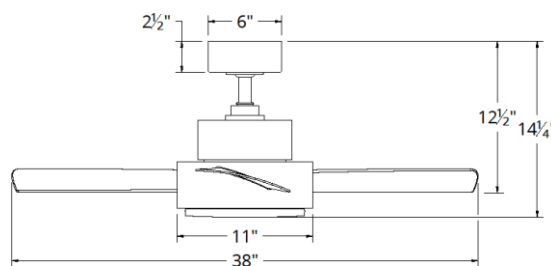

ELF 38" Ceiling Fan
FR-W1802-38L

MODERN FORMS
SMART FANS

PRODUCT DESCRIPTION

From bedrooms to boardrooms, pool houses to patios, Elf works its magic with a compact design that looks great anywhere- even outside. We make all our smart fans wet-rated- that means highly durable materials and weather-resistant finishes- so you can keep a consistent look and feel throughout your décor. Control your smart fan with the exclusive Modern Forms app, which integrates easily with smart devices you already own- if you want to turn it on, all you have to do is ask.

SPECIFICATIONS

- **Construction:** Aluminum
- **Blade:** 13° Pitch, 38" sweep, ABS
- **Downrod:** 1" O.D. x 4.5"H included
- **Mounting Slope:** Up to 30°
- **Lead Wire:** 80"
- **Hanging Weight:** 15 lbs
- **Total Power:** 63.5W
- **Standards:** ETL/cETL Wet Location listed

FEATURES

- 6 fan speeds through both Summer and Winter Modes
- Silent DC motor
- Luminaire cover not available
- Includes RF wall control
- Additional RF wall control for 3, 4-way control sold separately
- Compatible with Modern Forms app

LIGHT KIT PERFORMANCE

- **Light Source:** LED
- **Light Wattage:** 23.5W
- **Dimming:** Integrated
- **Color Temperature:** 3000K (2700K / 3500K options available)
- **Rated Life:** 50,000 Hours
- **Standards:** Title 24 JA8-2016 Compliant

ESTIMATED AIR PERFORMANCE

- **Airflow:** 5257 cubic ft per minute on high
- **Power:** 40 watts on high
- **Airflow Efficiency:** 132 cubic ft per minute per watt
- **Revolutions Per Minute:** 247 RPMs on high

WIRELESS PERFORMANCE

- **RF Pairing Distance:** Up to 30 ft from fan
- **Wi-Fi Range:** Up to 150 ft*

ORDER NUMBER

Model	LED Lumens	Delivered Lumens	Housing	Blade
FR-W1802-38L	2041	949	BZ <i>Bronze</i>	<i>Bronze</i>
			MW <i>Matte White</i>	<i>Matte White</i>
			TT <i>Titanium Silver</i>	<i>Titanium Silver</i>

Example: **FR-W1802-38L-BZ**

For 2700K add "-27"; 3500K add "-35" before the finish: **FR-W1802-38L-27-MW**

*Results may vary based on application and surroundings.

modernforms.com
Phone (866) 810.6615
Fax (800) 526.2585

Headquarters/Eastern Distribution Center
44 Harbor Park Drive
Port Washington, NY 11050

Central Distribution Center
1600 Distribution Ct
Lithia Springs, GA 30122

Western Distribution Center
1750 Archibald Avenue
Ontario, CA 91760