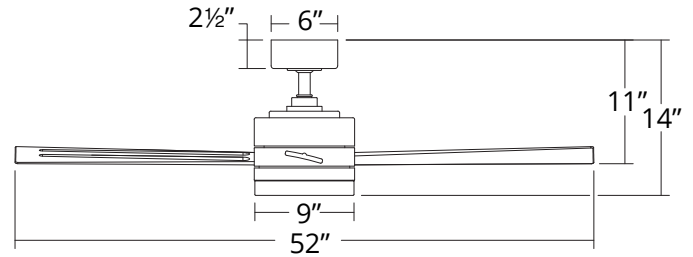

WYND
FR-W1801-52L
52" Ceiling Fan

MODERN FORMS
SMART FANS