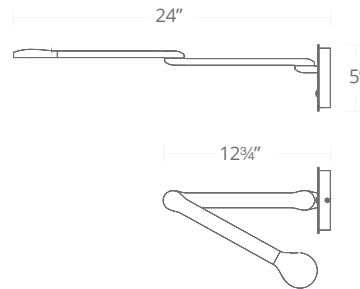

REFLEX Task

BL-21924

MODERN FORMS

Fixture Type:

Catalog Number:

Project: _____

Location: _____

PRODUCT DESCRIPTION

FEATURES

- Adjustable arms
- Head rotatable up to 230°
- Wall arm adjustable up to 180°
- Middle arm adjustable up to 300°
- Driver within canopy
- Rated Life: 54,000 hours
- Color temp: 3000K
- CRI: 90