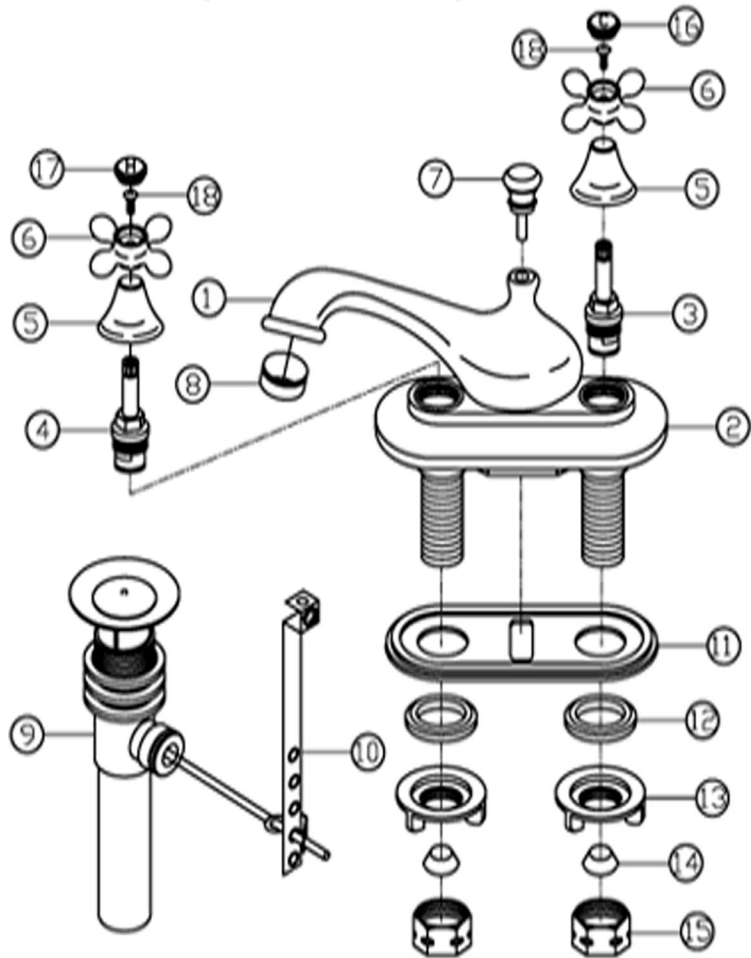

MAIDSTONE

www.MaidstoneSupply.com

Bathroom Sink Faucet

Part No:124-CN4-MC

Unpack and check all the parts, and read the instructions.

| ITEM | PART NO. | DESCRIPTION | QTY | NOTES |
|------|----------|------------------|-----|-------------|
| 01 | 614MC-01 | FAUCET BODY | 1 | |
| 02 | 614MC-02 | FAUCET BASE | 1 | |
| 03 | 614MC-03 | COLD STEM | 1 | BLUE RUBBER |
| 04 | 614MC-04 | HOT STEM | 1 | RED RUBBER |
| 05 | 614MC-05 | BELL NUT | 2 | |
| 06 | 614MC-06 | CROSS HANDLE | 2 | |
| 07 | 614MC-07 | BASS ROD | 1 | |
| 08 | 614MC-08 | AERATORS | 1 | |
| 09 | 614MC-09 | POP UP | 1 | |
| 10 | 614MC-10 | PARTS FOR POP UP | 1 | |
| 11 | 614MC-11 | PLASTICS BASE | 1 | |
| 12 | 614MC-12 | RUBBER WASHER | 2 | |
| 13 | 614MC-13 | PLASTICS NUT | 2 | |
| 14 | 614MC-14 | CONE WASHER | 2 | |
| 15 | 614MC-15 | NUT | 2 | |
| 16 | 614MC-16 | COLD BUTTON | 2 | |
| 17 | 614MC-17 | HOT BUTTON | 2 | |
| 18 | 614MC-18 | SCREW | 2 | |

Note: Rough-in dimensions may vary +/- 1/2" and are subject to change. No responsibility is assumed by Maidstone.